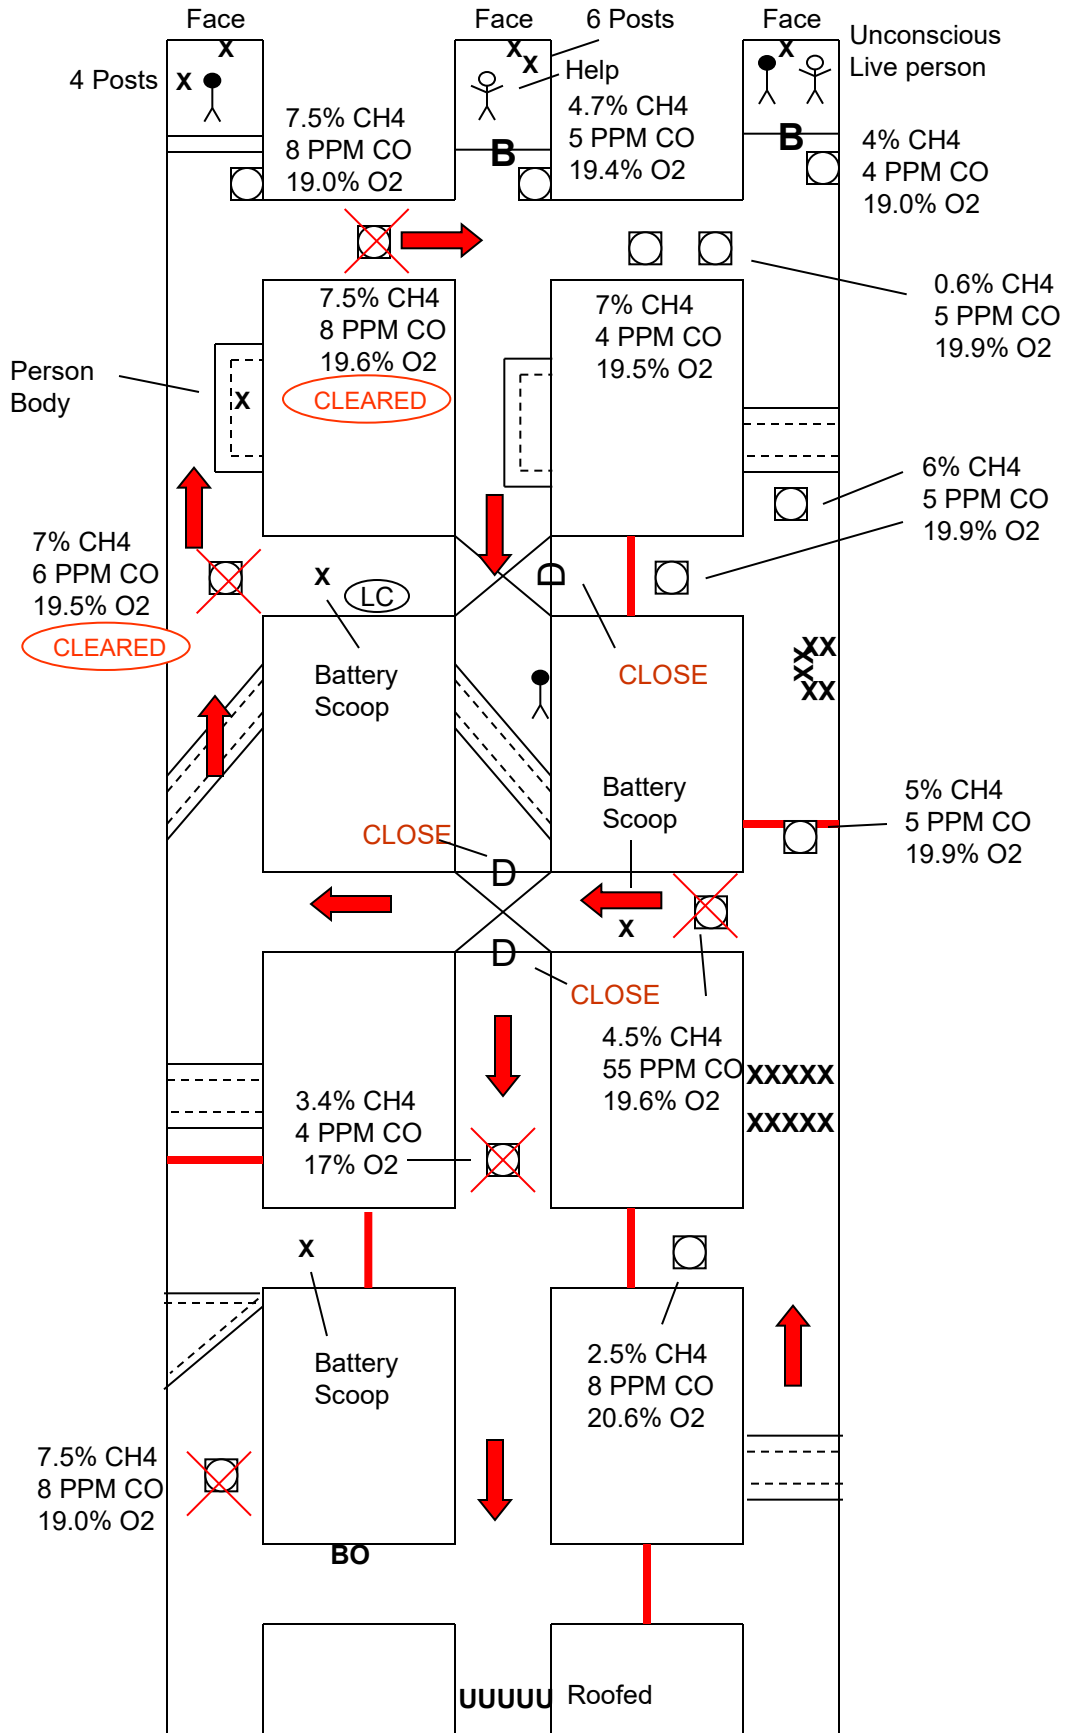

2nd VENTILATION