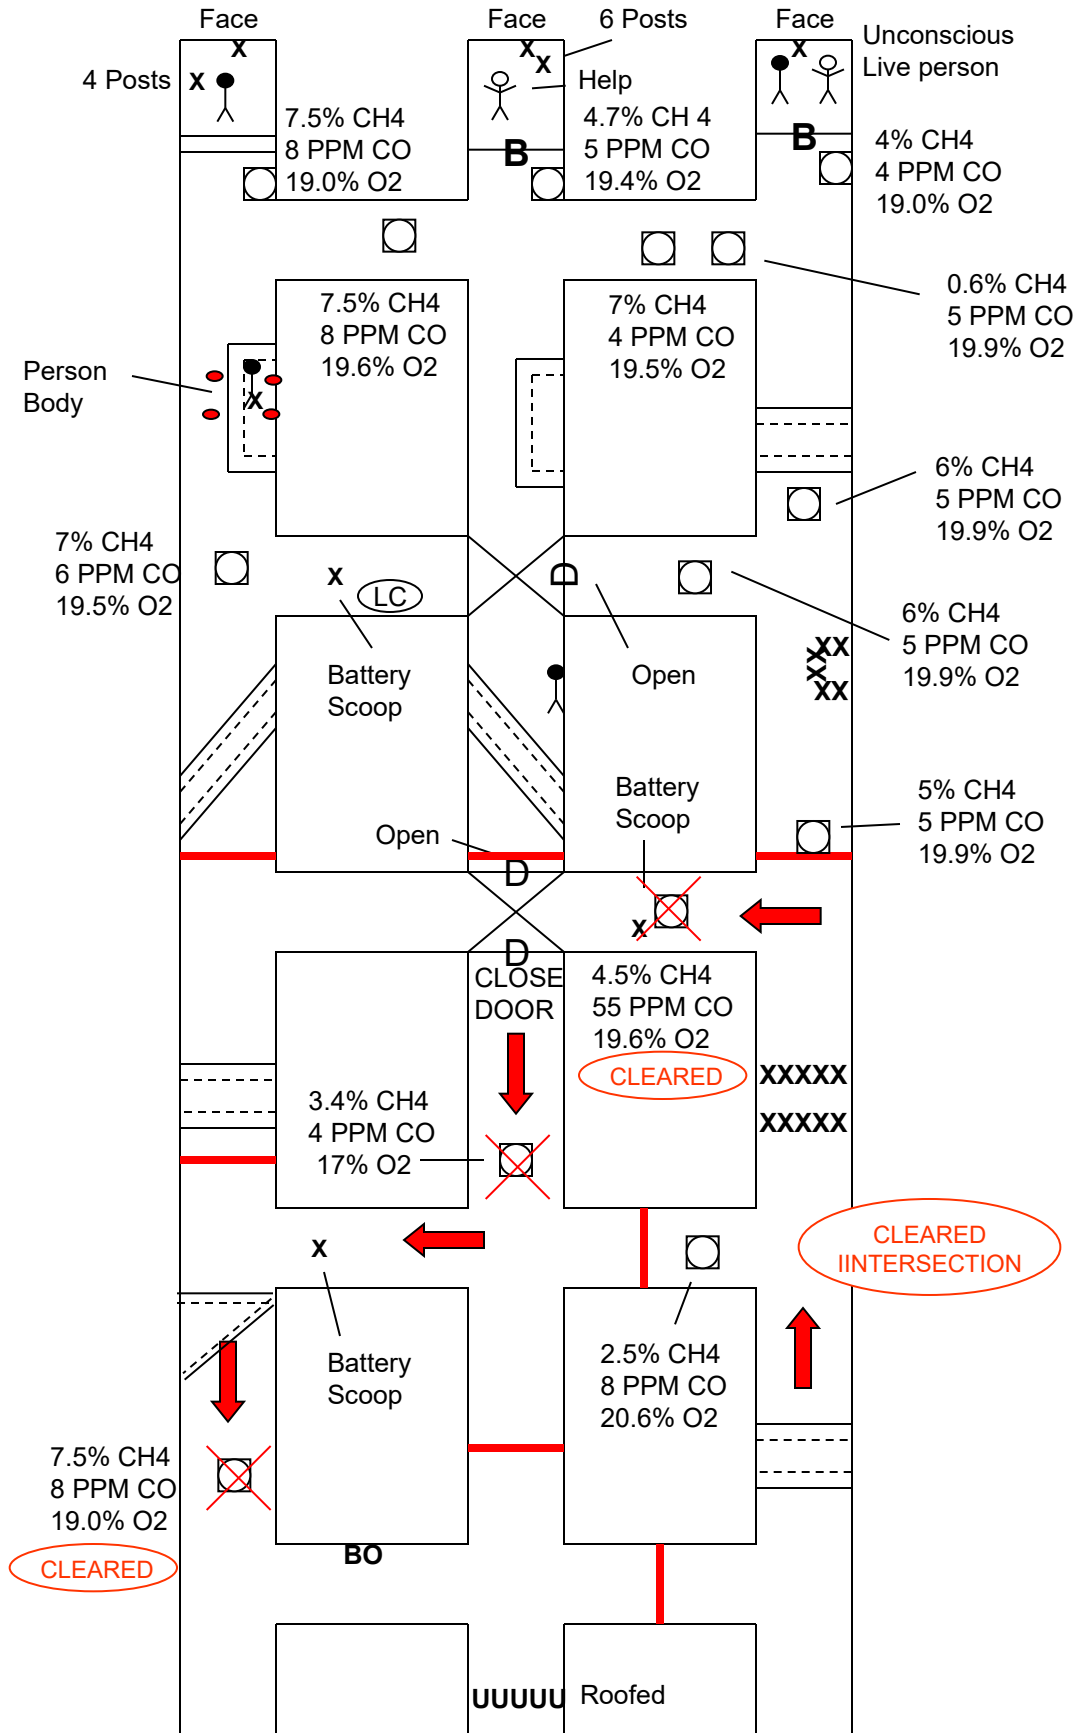

1ST VENTILATION