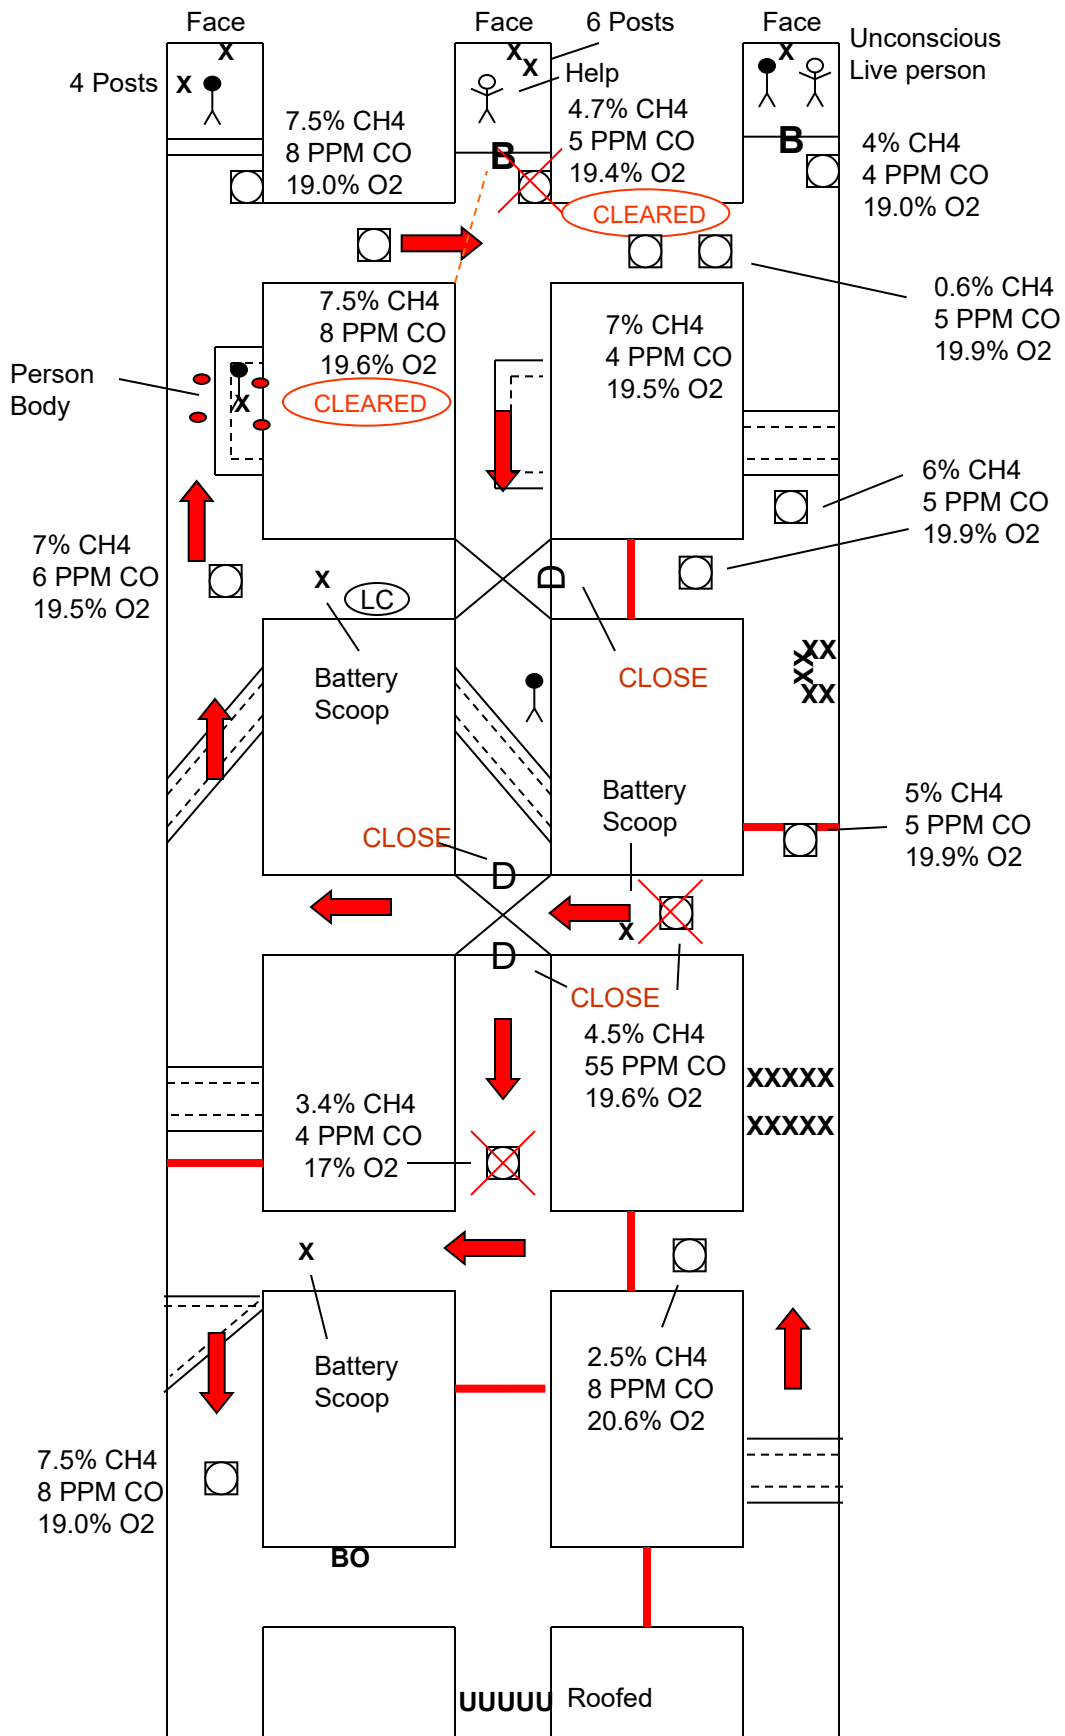

3rd VENTILATION