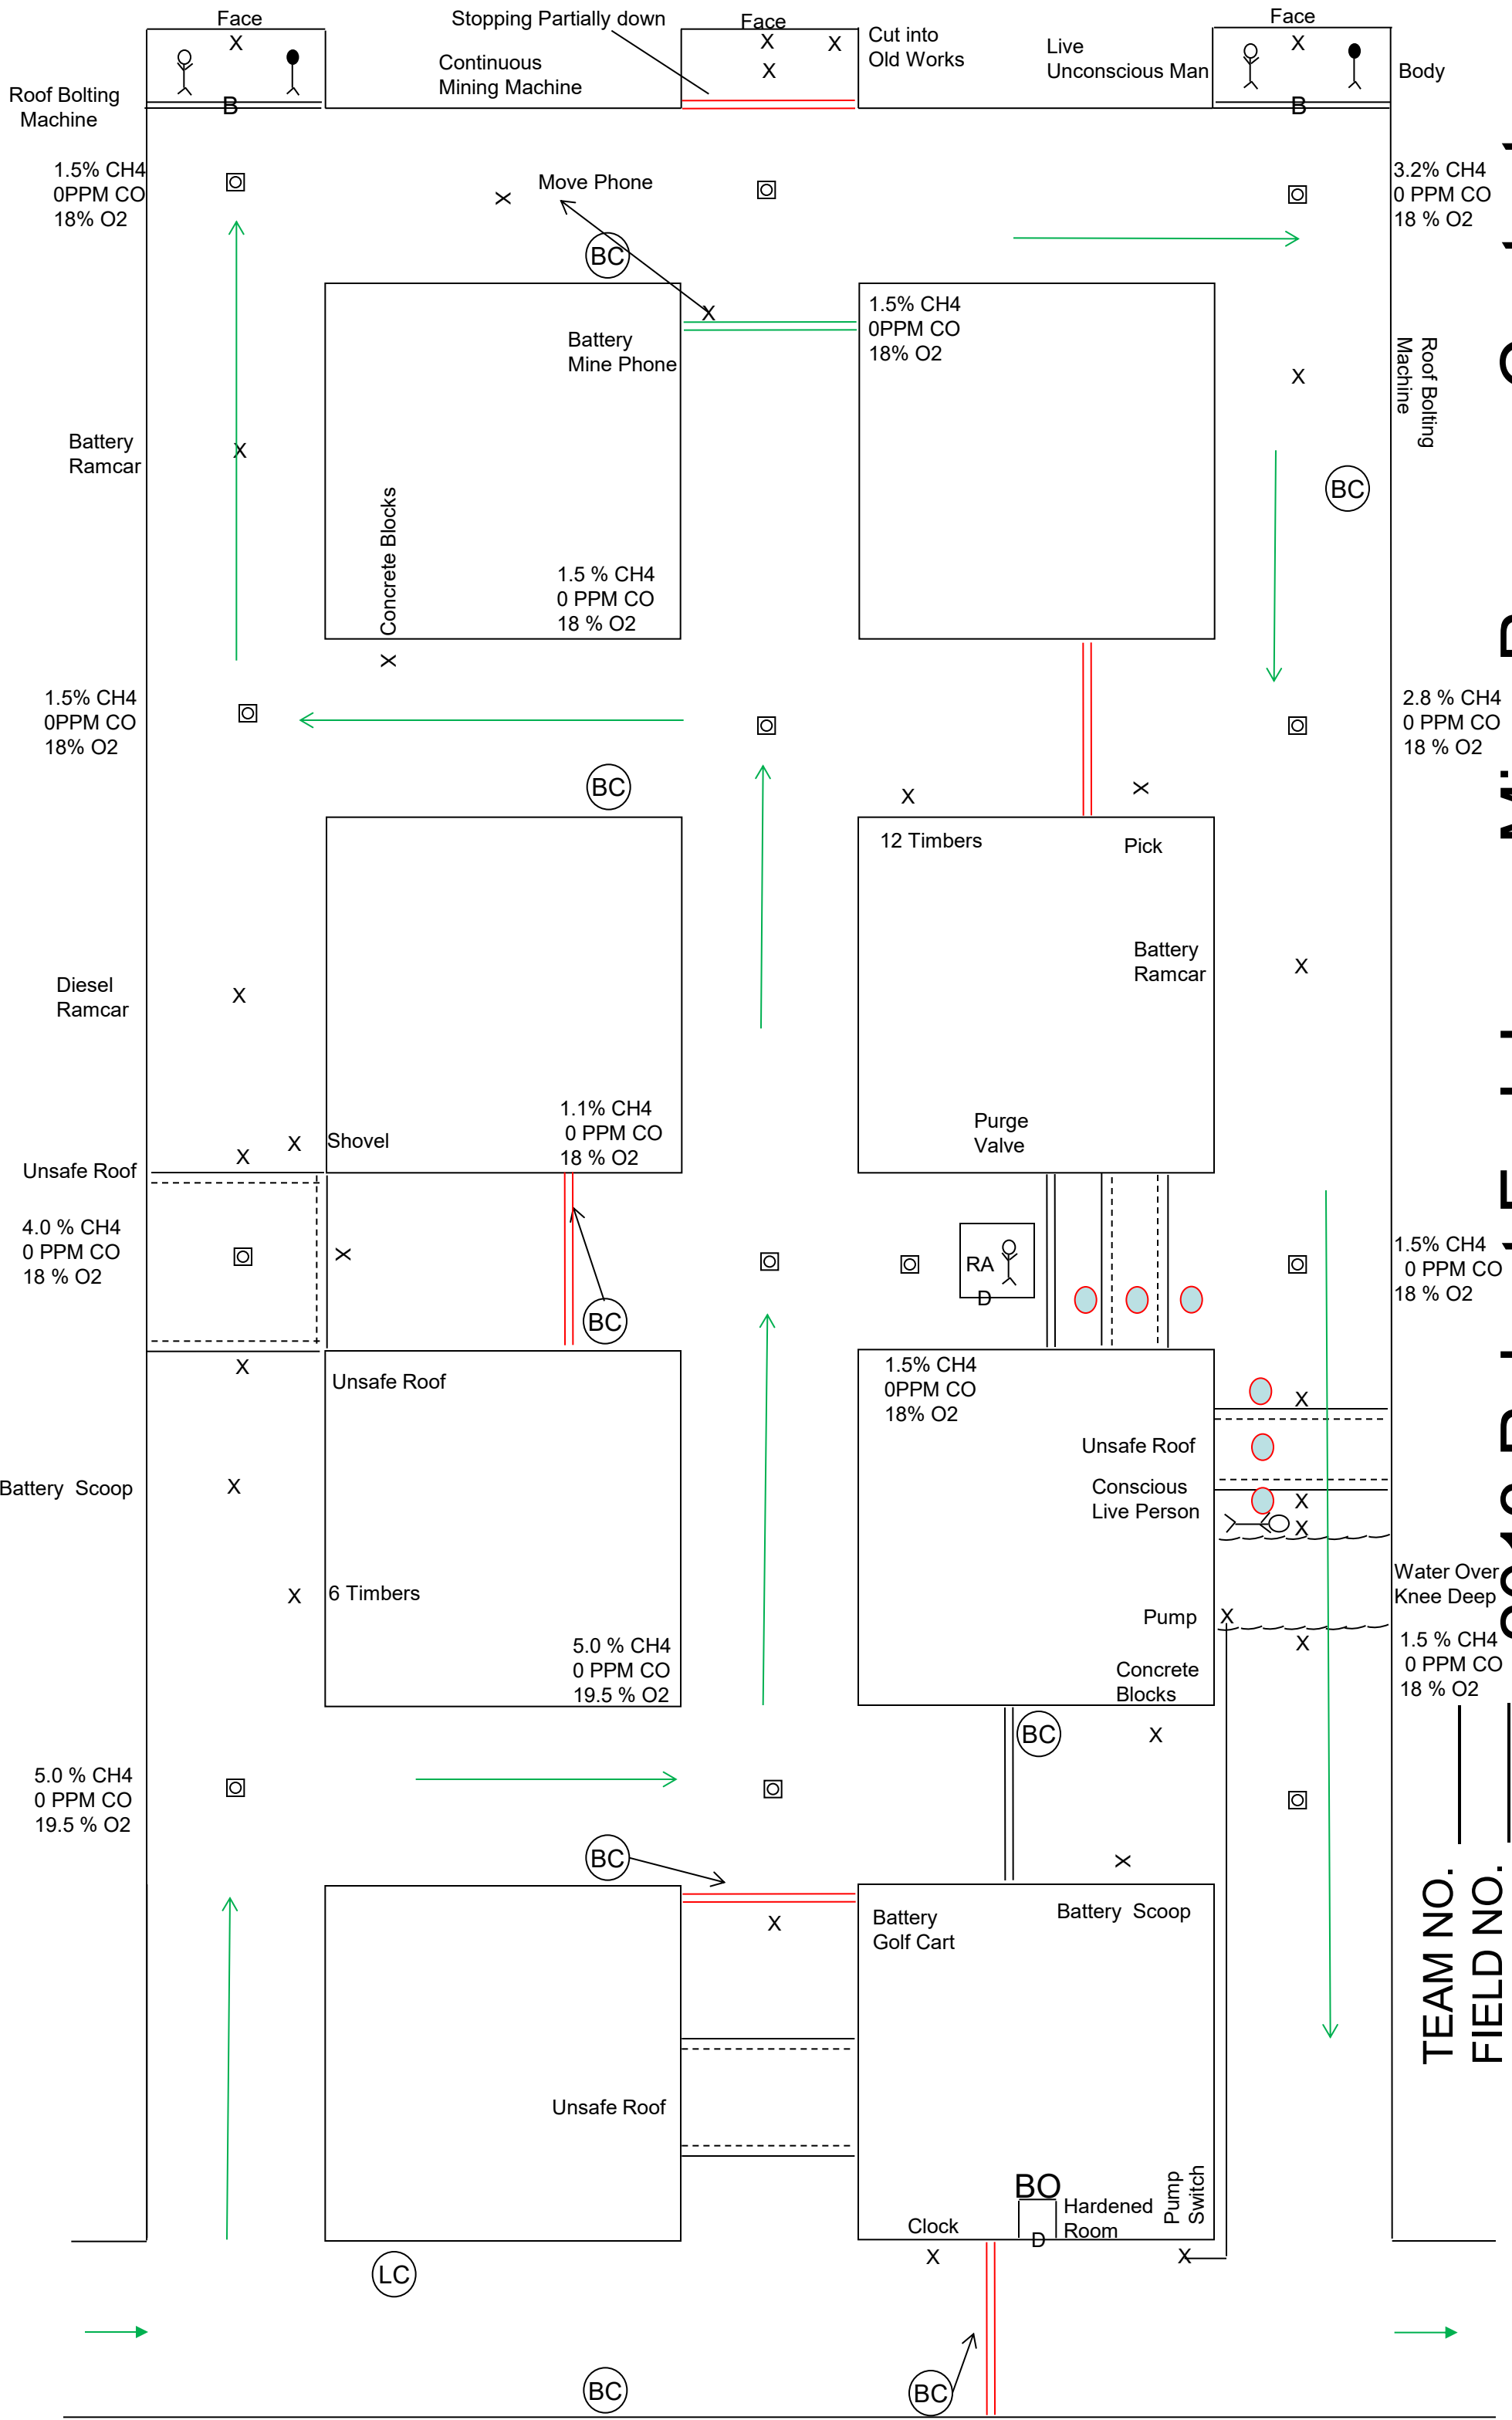

2013 Robert Earl Jones Mine Rescue Contest

TEAM NO. _____
FIELD NO. _____
SCALE 1" = 10'

Possible 2nd Ventilation