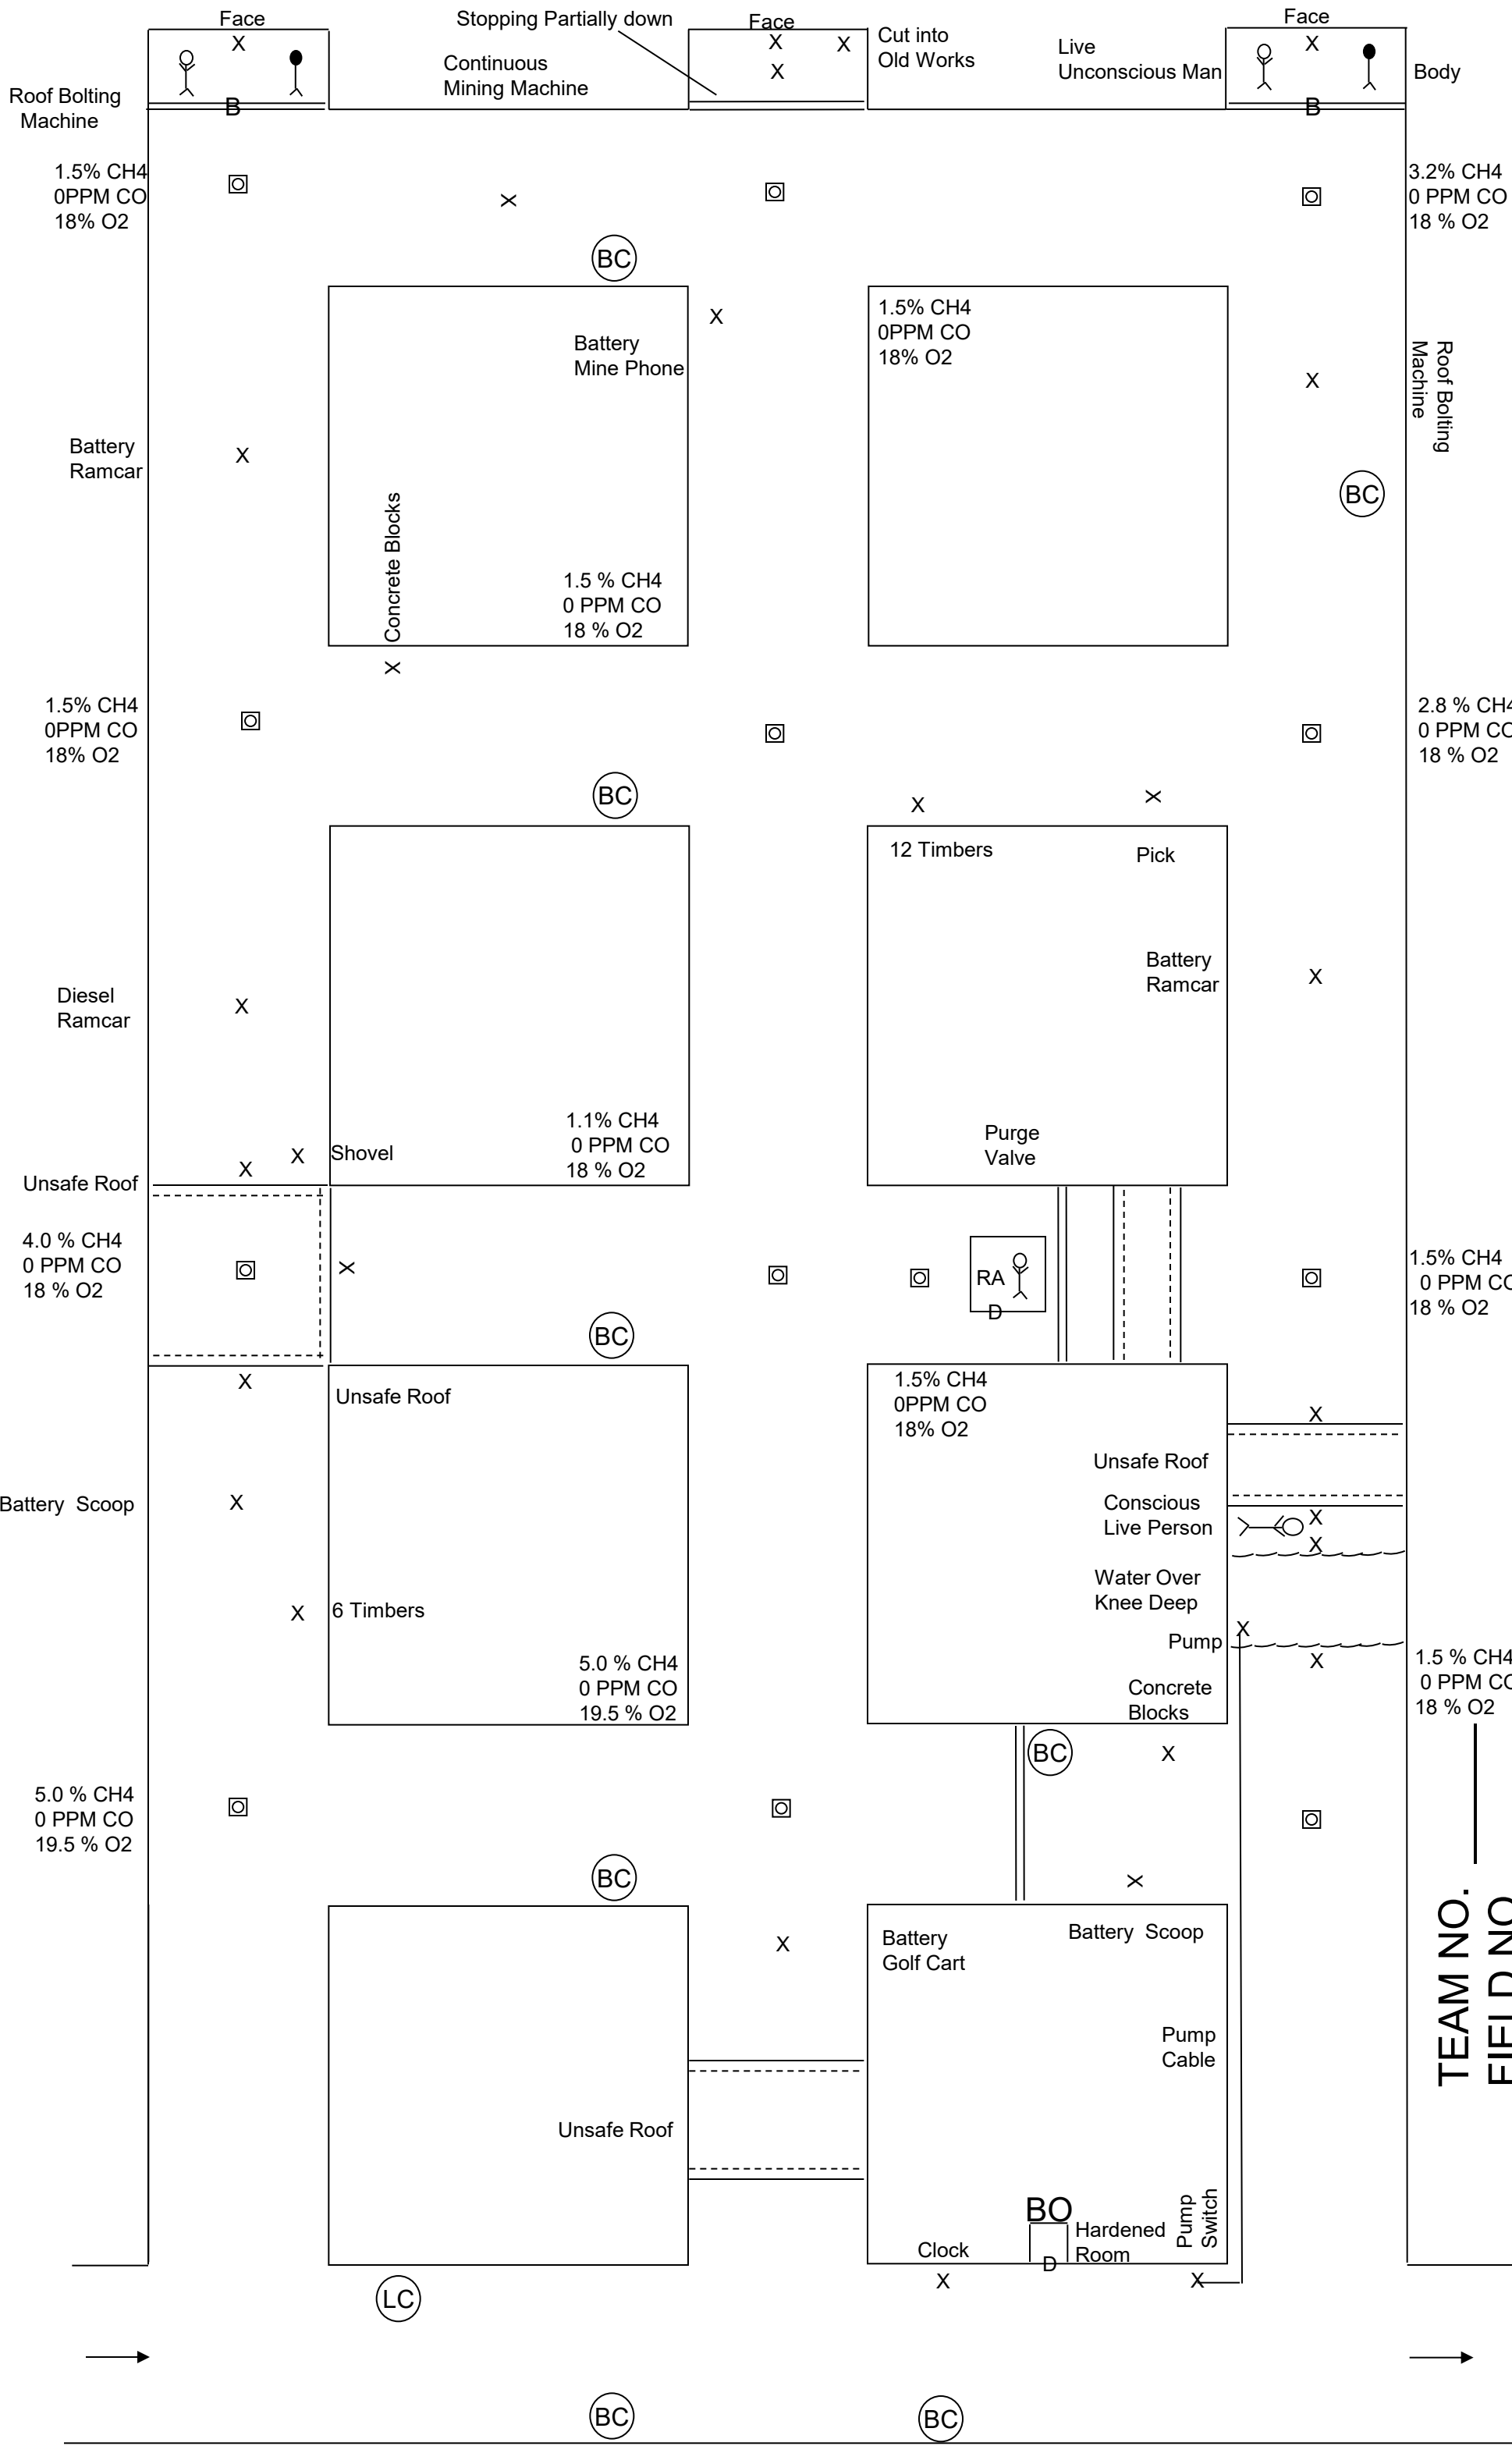

Team Map

TEAM NO. \_\_\_\_\_  
 FIELD NO. \_\_\_\_\_  
 SCALE 1" = 10'

2013 Robert Earl Jones Mine Rescue Contest

Judges Map