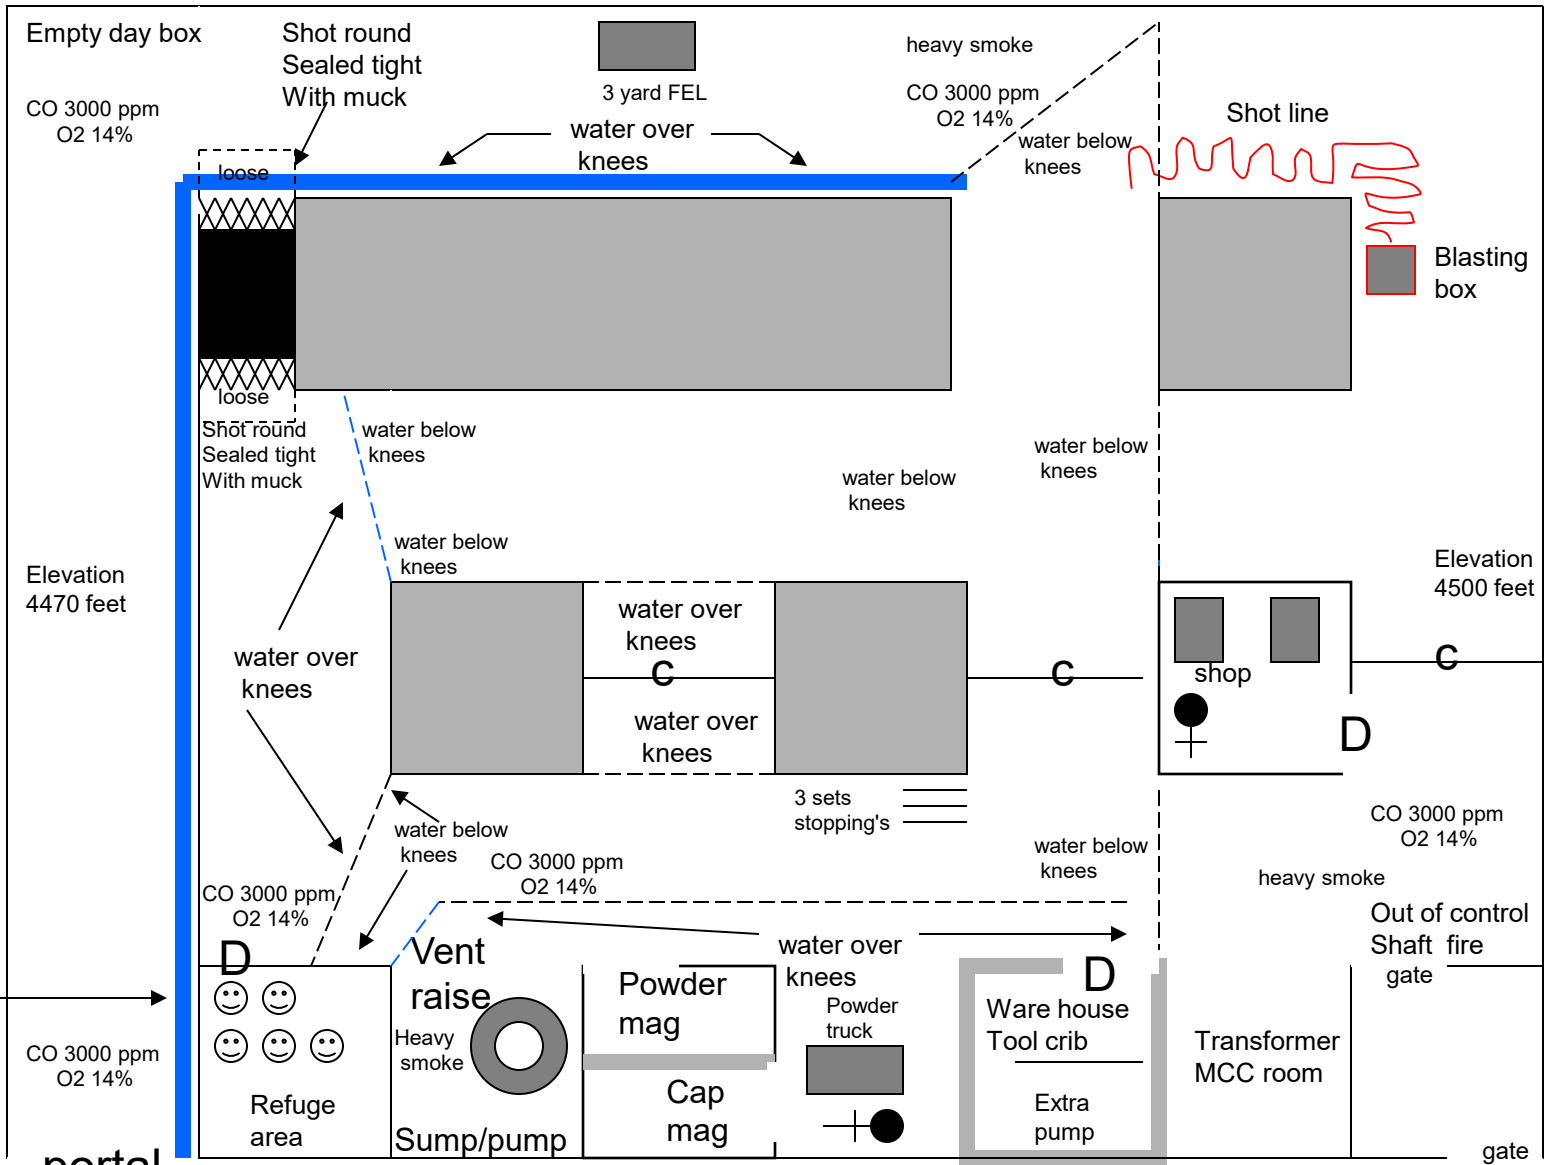

Construction map
Silver Diablo Mine

One inch equals 10 feet

NORTH

Team/FAB map
Silver Diablo Mine

Judges map
Silver Diablo Mine

Direction of
Air flow

NORTH

Problem map
 Silver Diablo Mine
 500 level

Pager phone
 Down Cast shaft

NORTH

Placard map
Silver Diablo Mine
500 level