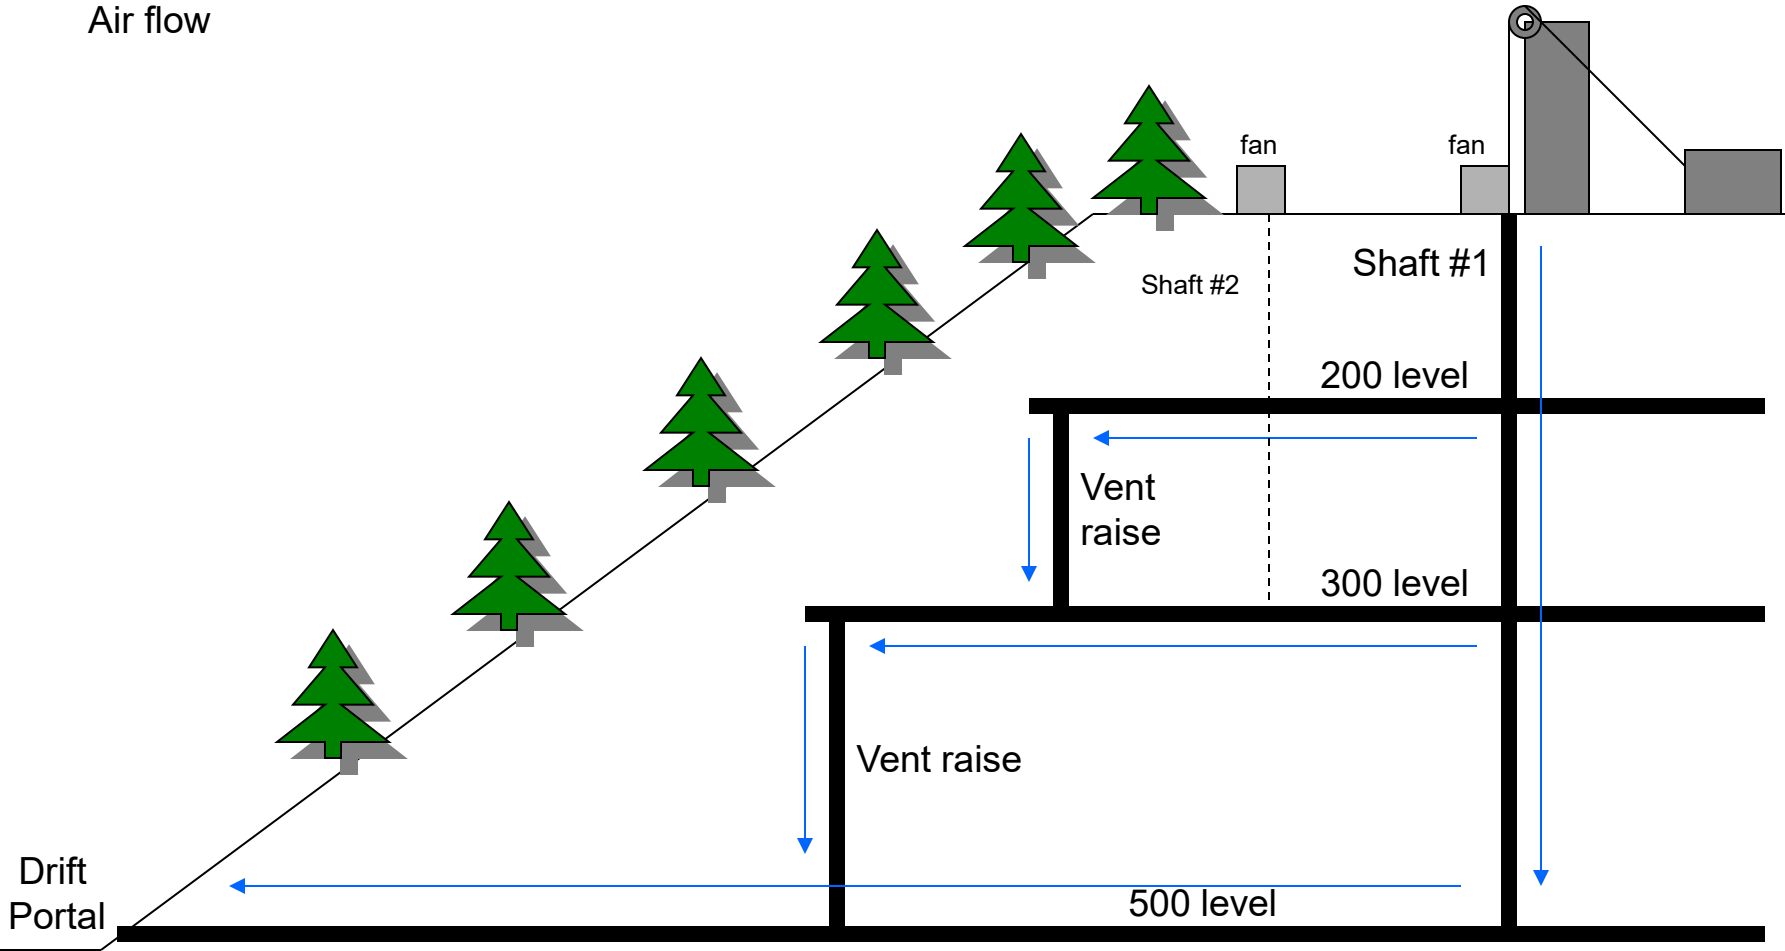

Construction map
Silver Diablo Mine

One inch equals 10 feet

NORTH

Team/FAB map
Silver Diablo Mine

Judges map
Silver Diablo Mine

Direction of
Air flow

NORTH

Problem map
 Silver Diablo Mine
 500 level

Pager phone
 Down Cast shaft

NORTH

Placard map
Silver Diablo Mine
500 level