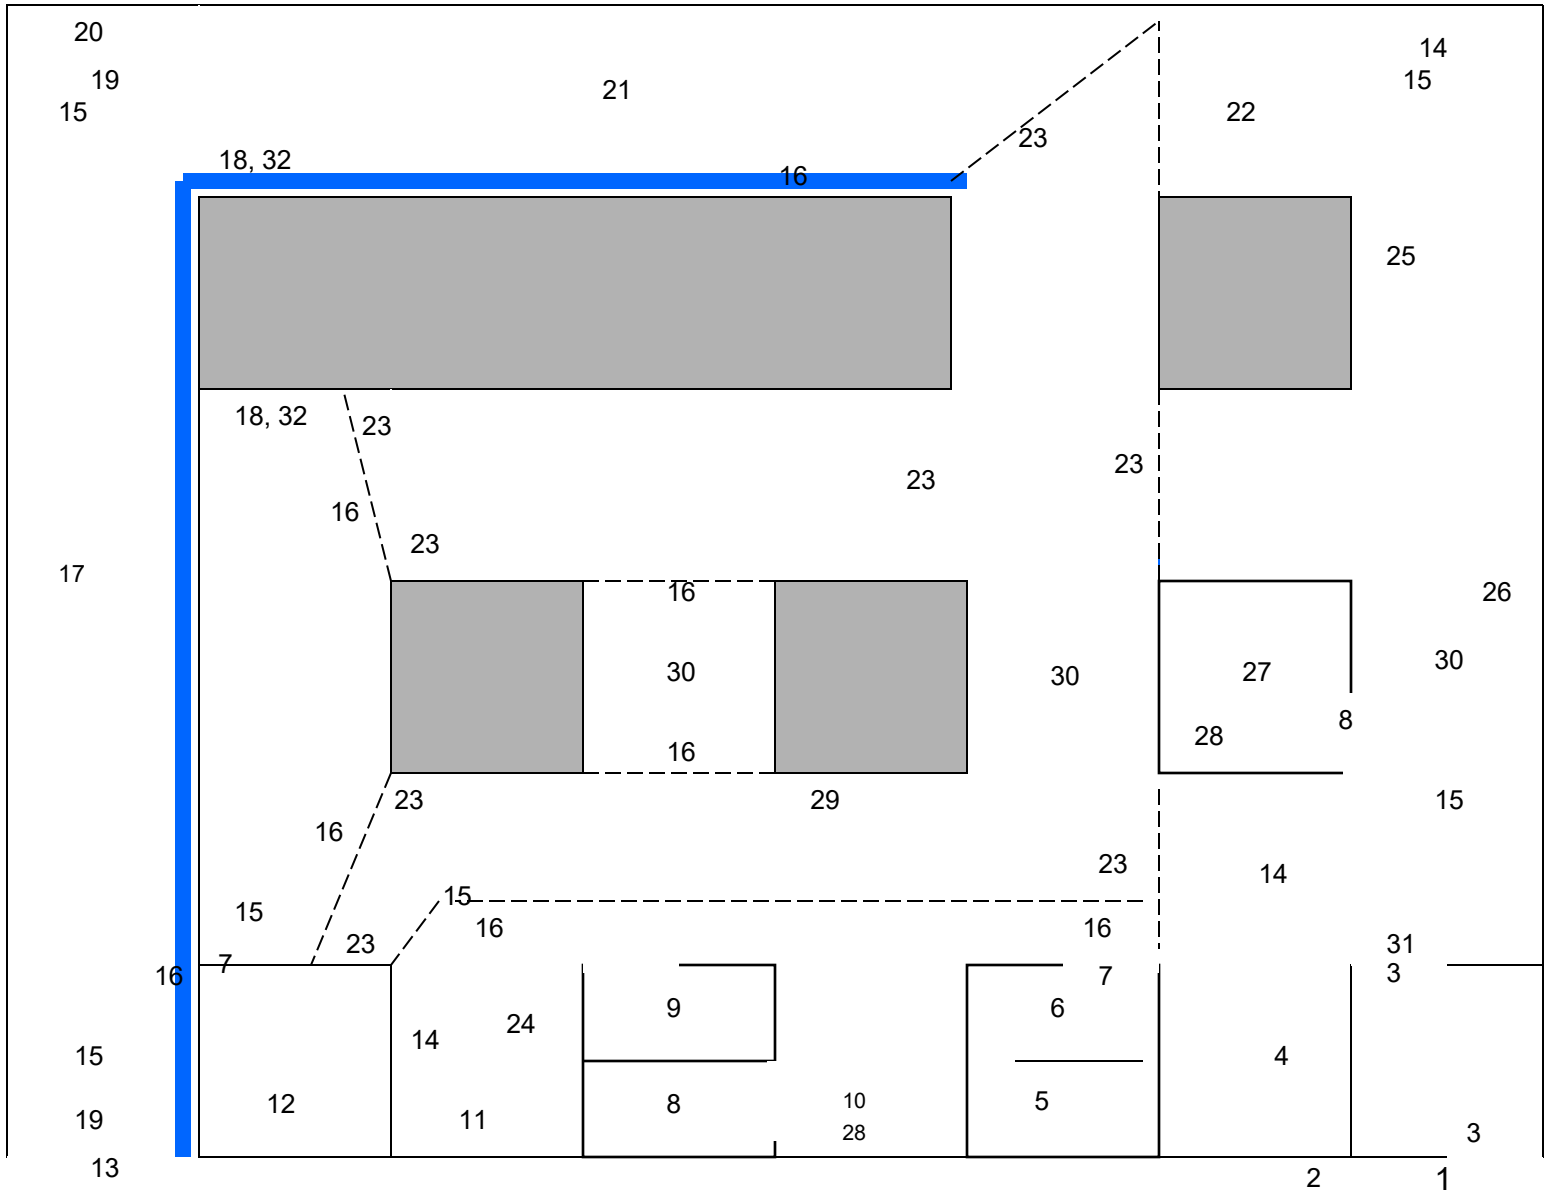

Construction map
Silver Diablo Mine

One inch equals 10 feet

NORTH

Team/FAB map
Silver Diablo Mine

Judges map
Silver Diablo Mine

Direction of
Air flow

NORTH

Problem map
 Silver Diablo Mine
 500 level

Pager phone
 Down Cast shaft

NORTH

Placard map
Silver Diablo Mine
500 level