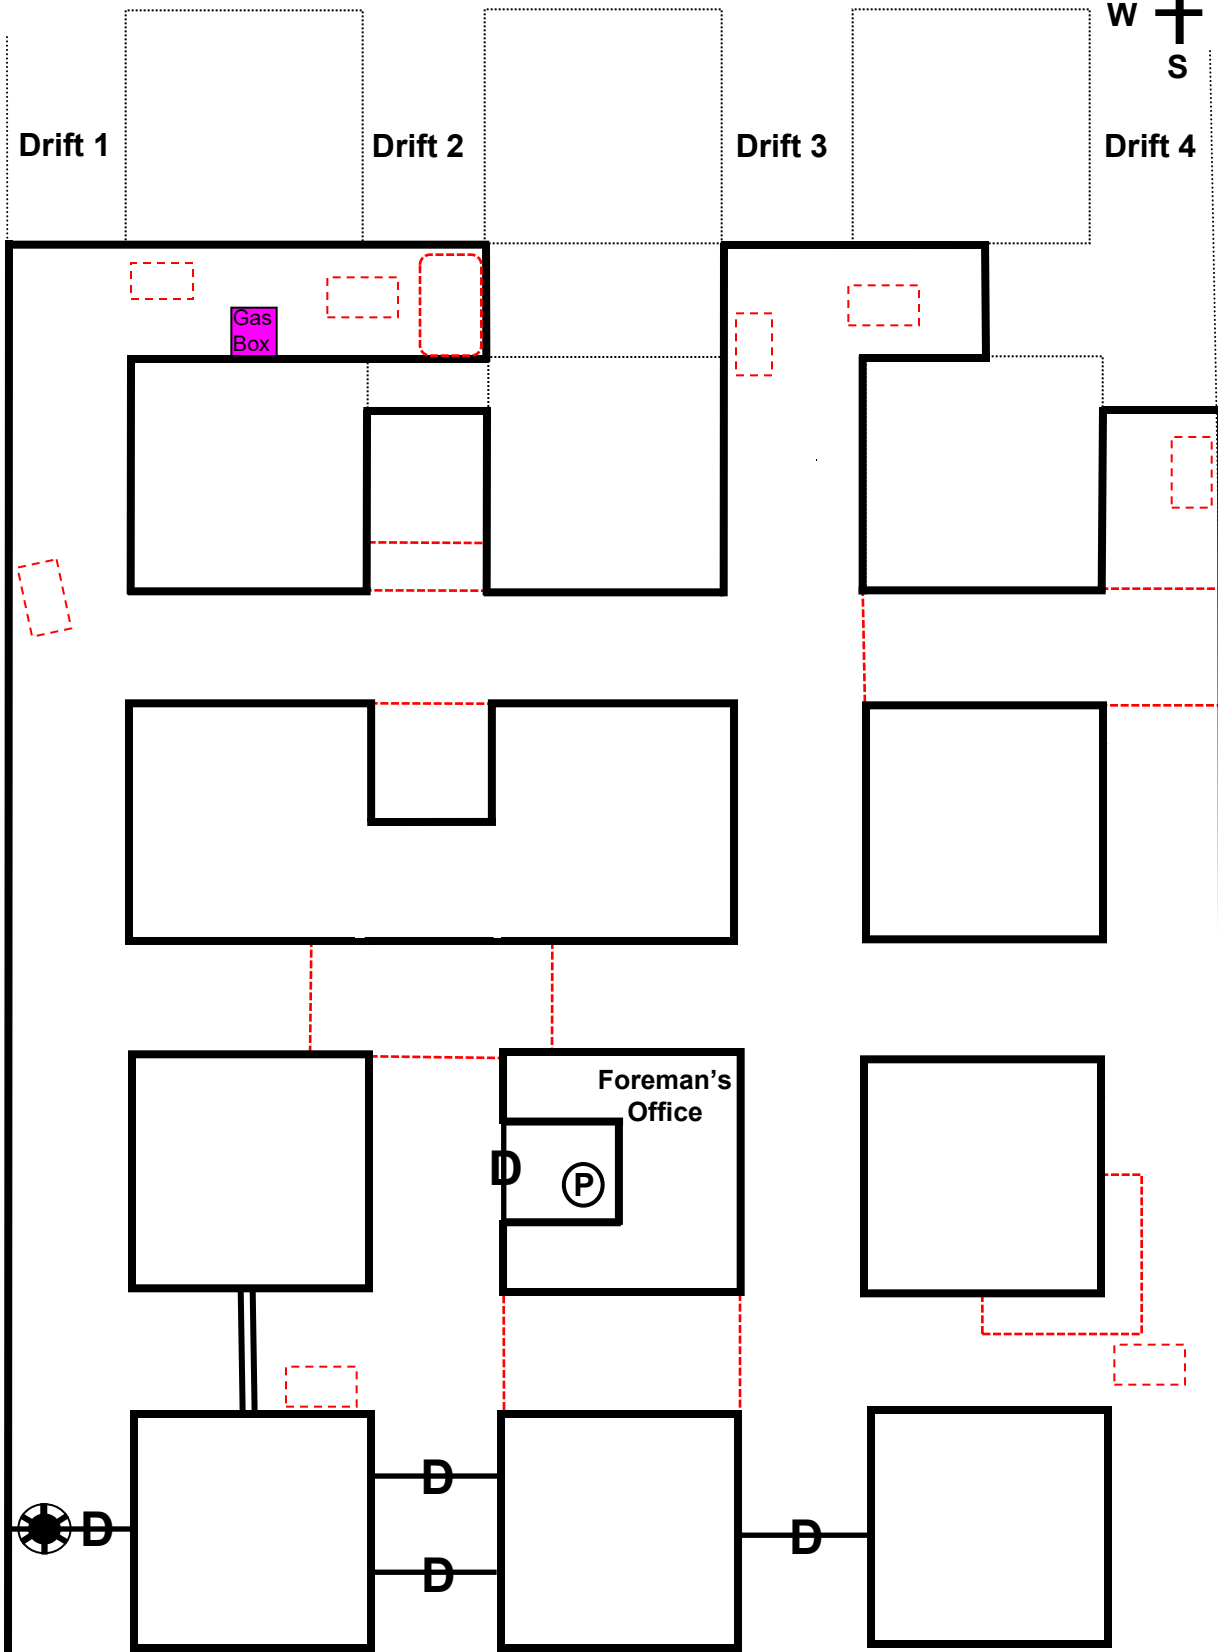

Drift 2

Drift 3

Drift 4

CX 4

CX 3

CX 2

CX 1

Main Fan

Intake Portal

Return Portal

Solution Map - 1

Gas Placard Key:

- A** = Clear Air
- B** = 16 % O₂
990 ppm CO
Light Smoke
- C** = 14 % O₂
3,250 ppm CO
Heavy Smoke

1 = Team Stop

Intake Portal

Return Portal