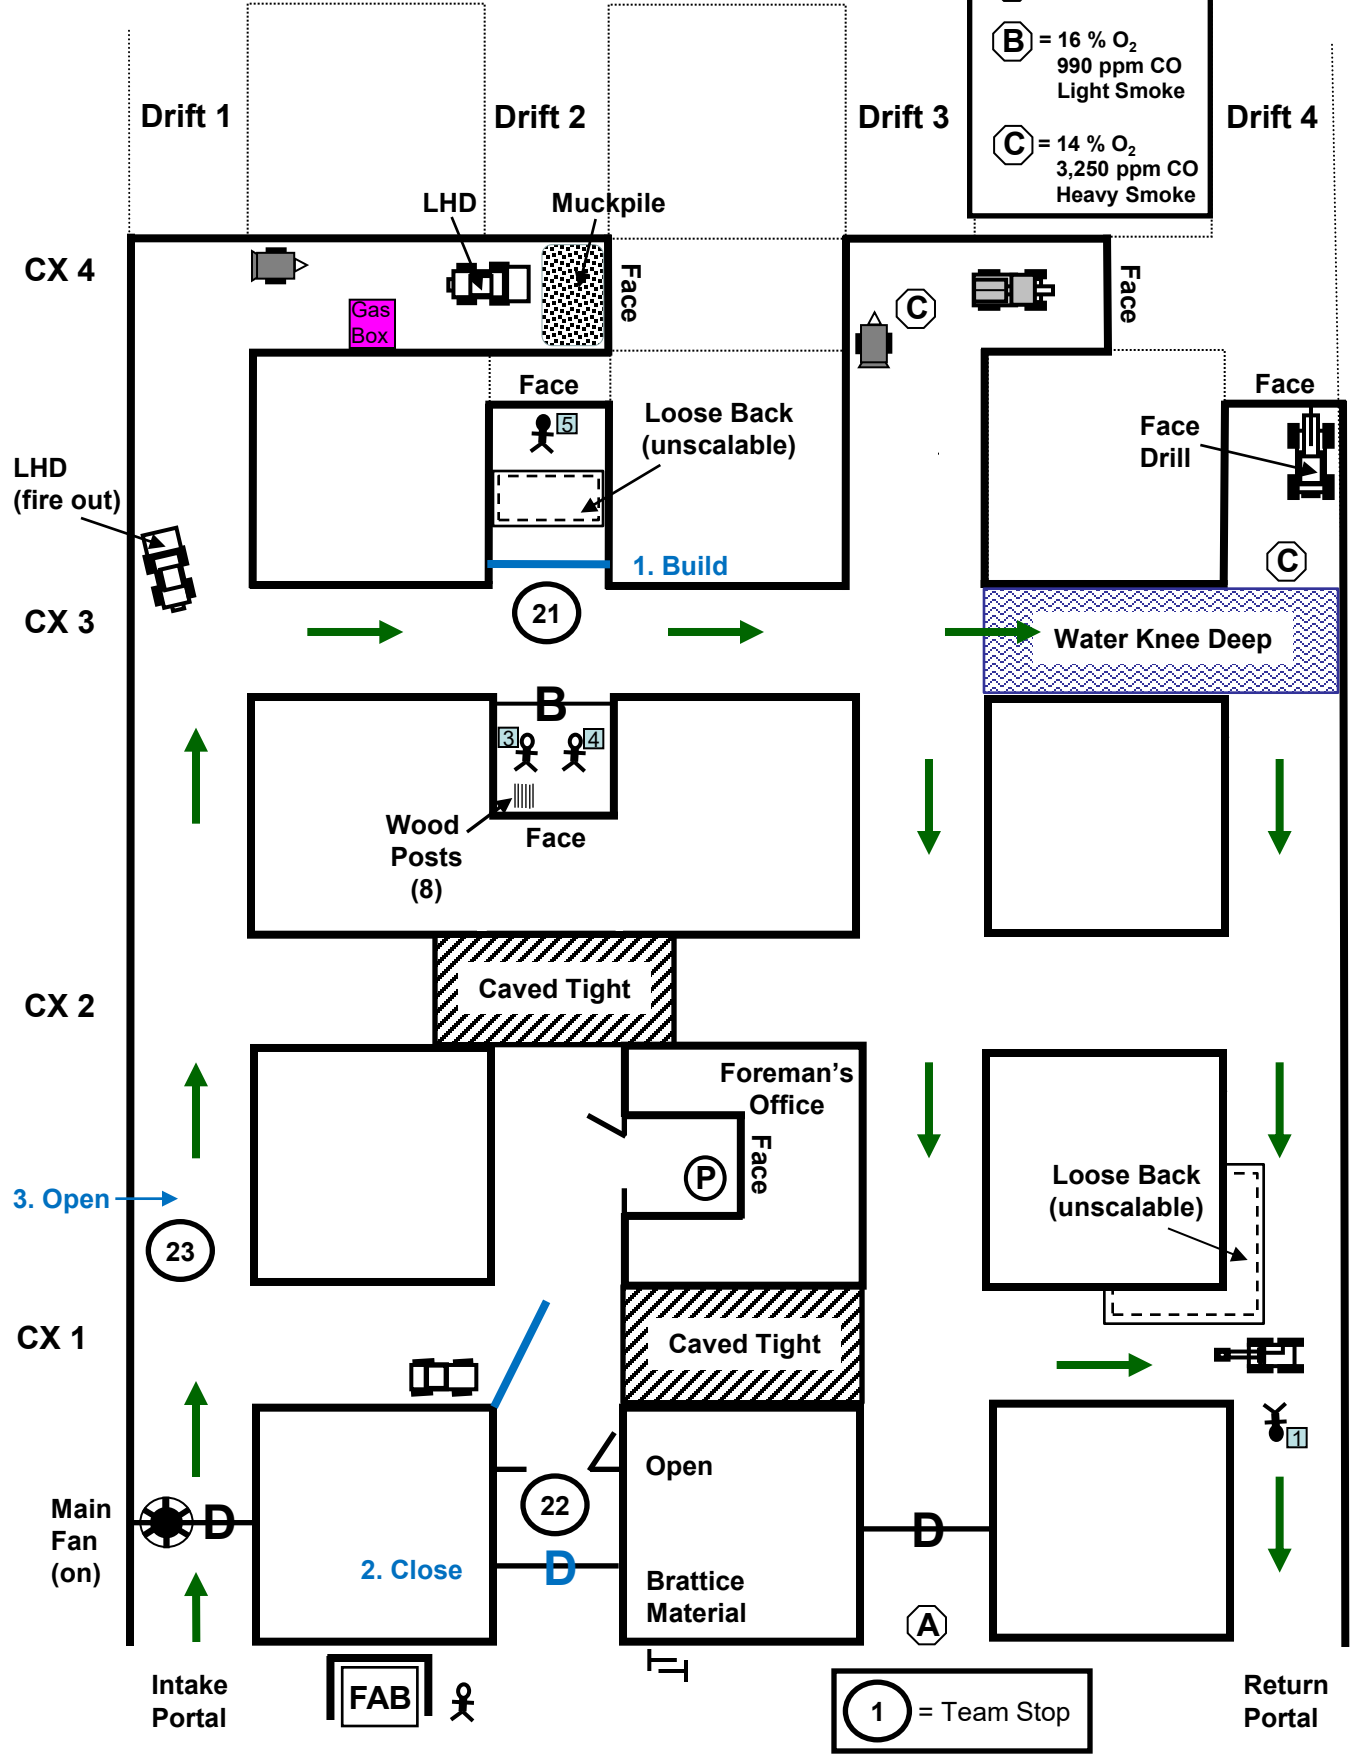

Solution Map – 7 (Ventilation Change)

Gas Placard Key:

- **A** = Clear Air
- **B** = 16 % O₂
  990 ppm CO
  Light Smoke
- **C** = 14 % O₂
  3,250 ppm CO
  Heavy Smoke