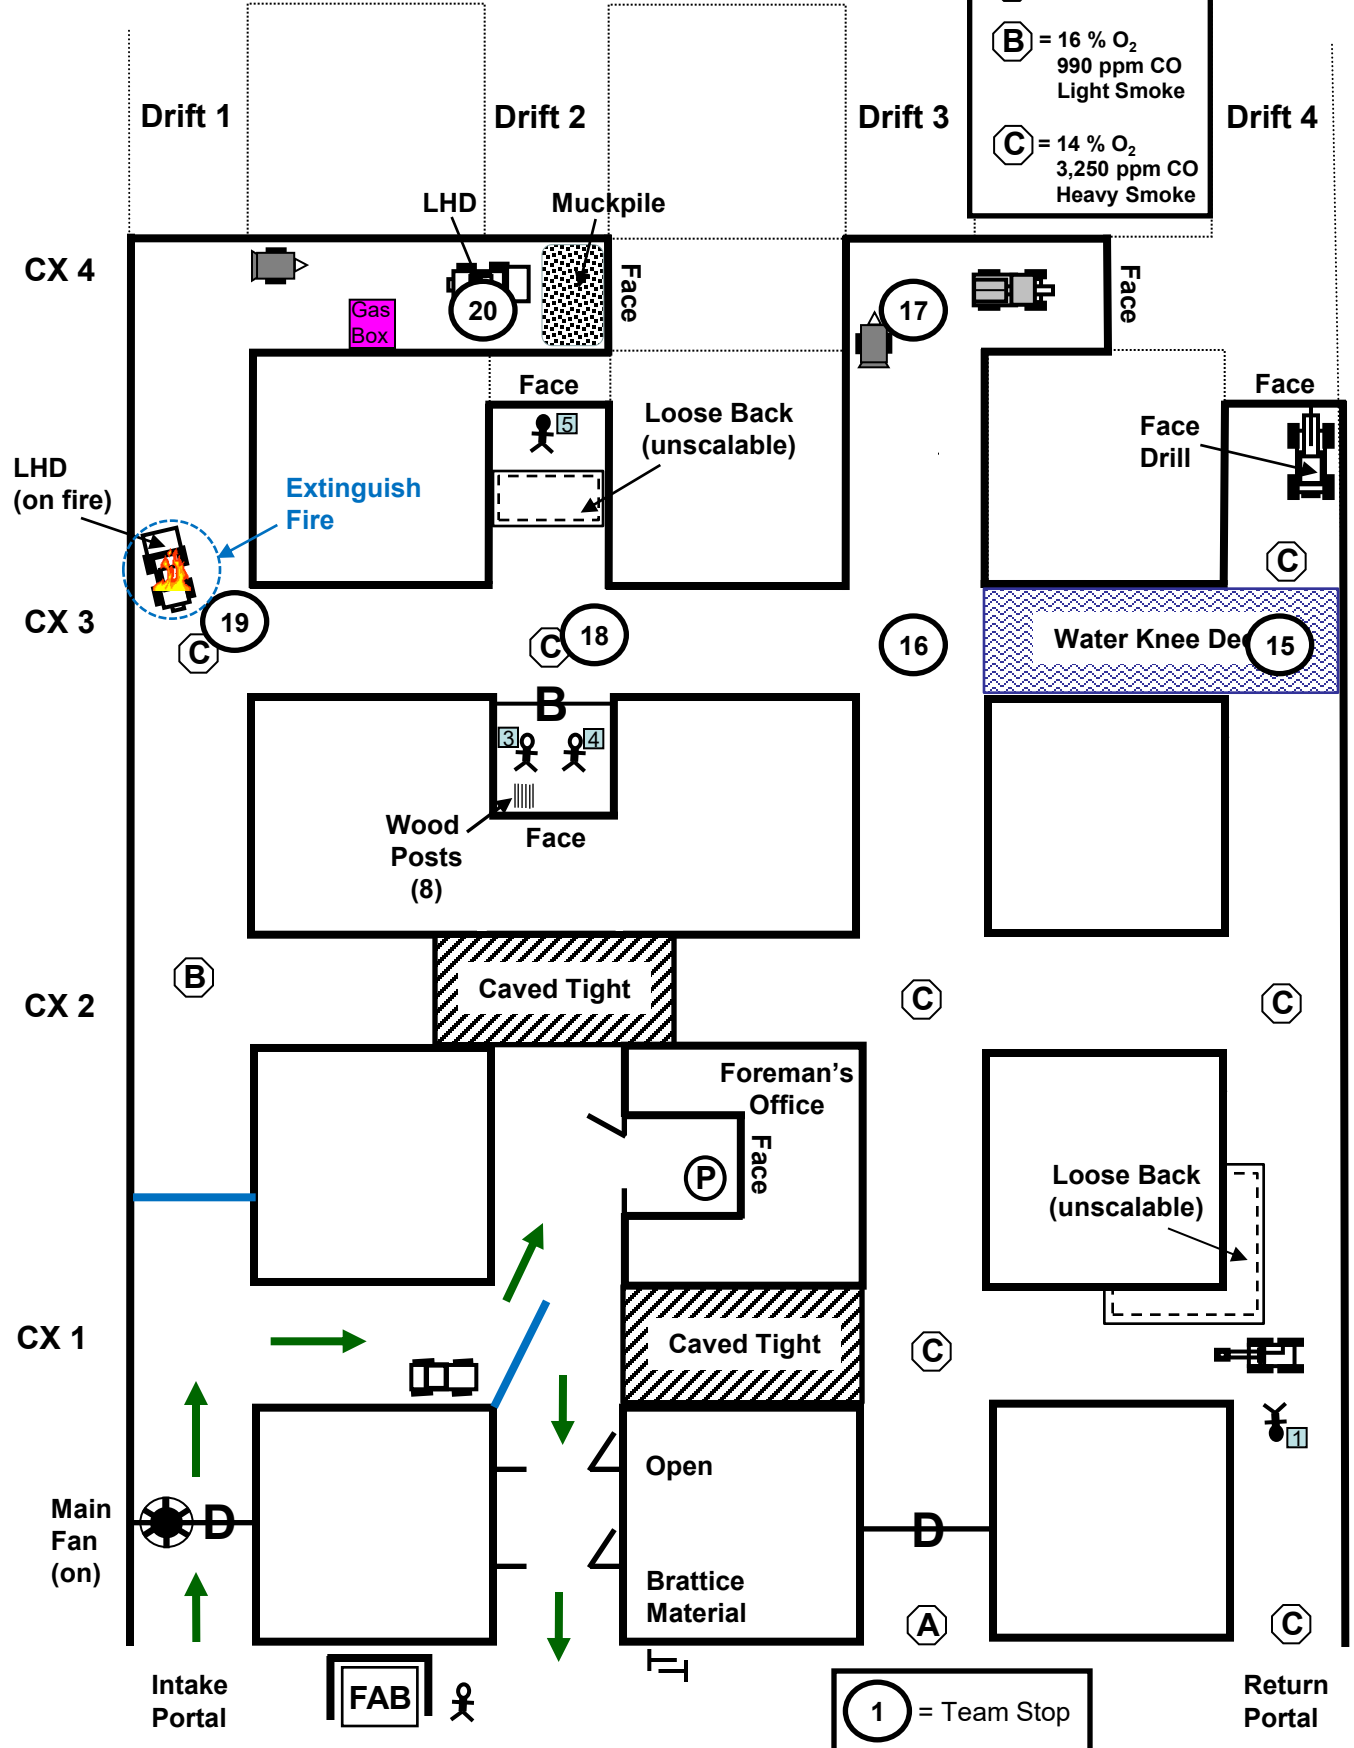

Solution Map - 5

Gas Placard Key:

- A** = Clear Air
- B** = 16 % O₂
990 ppm CO
Light Smoke
- C** = 14 % O₂
3,250 ppm CO
Heavy Smoke

Solution Map – 6

Gas Placard Key:

- A** = Clear Air
- B** = 16 % O₂
990 ppm CO
Light Smoke
- C** = 14 % O₂
3,250 ppm CO
Heavy Smoke

Construction Map

Key:

-  - Rope Gates
-  - Roof Bolt
-  - Tees & Flagging