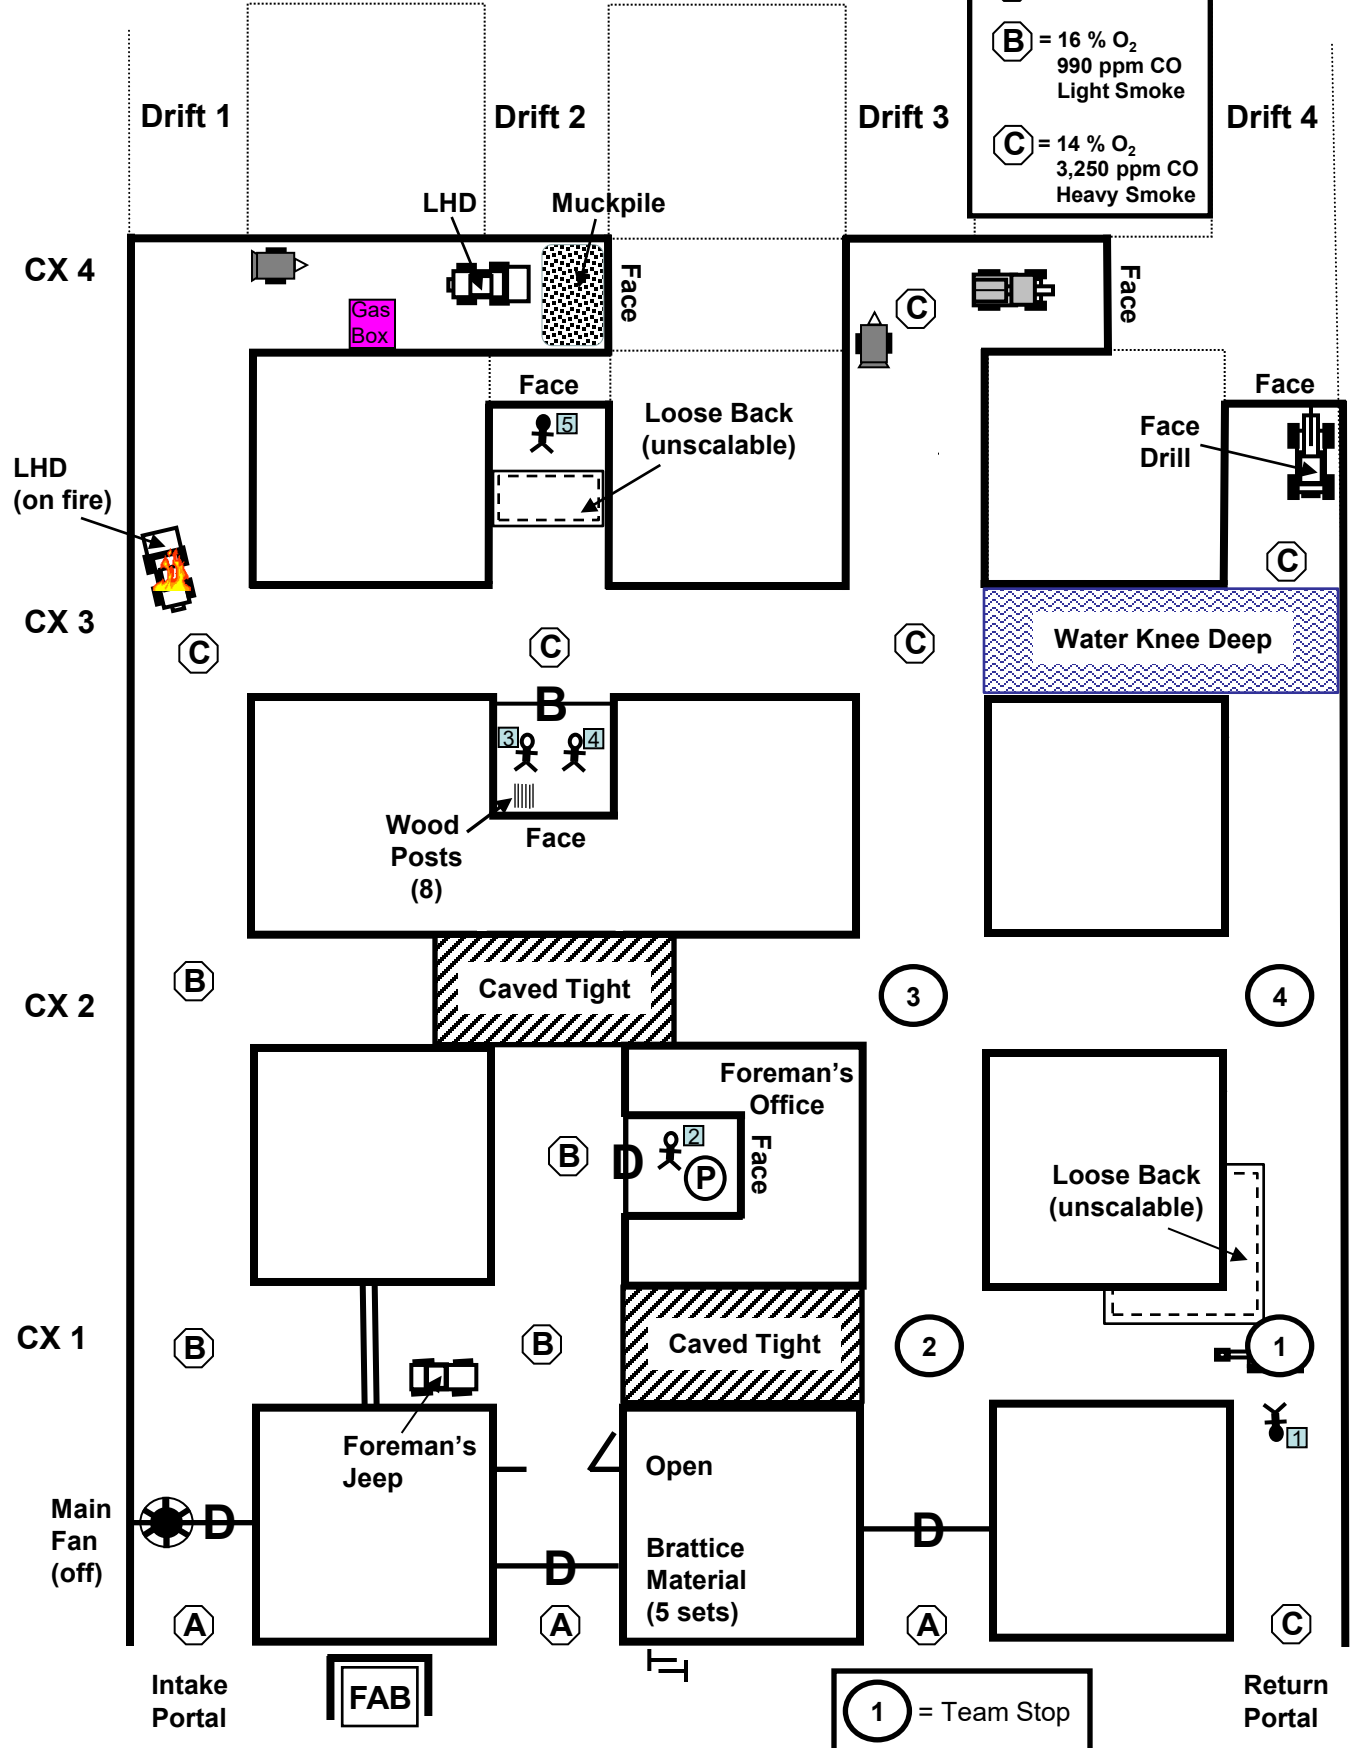

Intake Portal

Return Portal

Solution Map - 1

Gas Placard Key:

- A** = Clear Air
- B** = 16 % O₂
990 ppm CO
Light Smoke
- C** = 14 % O₂
3,250 ppm CO
Heavy Smoke

1 = Team Stop

Intake Portal

Return Portal