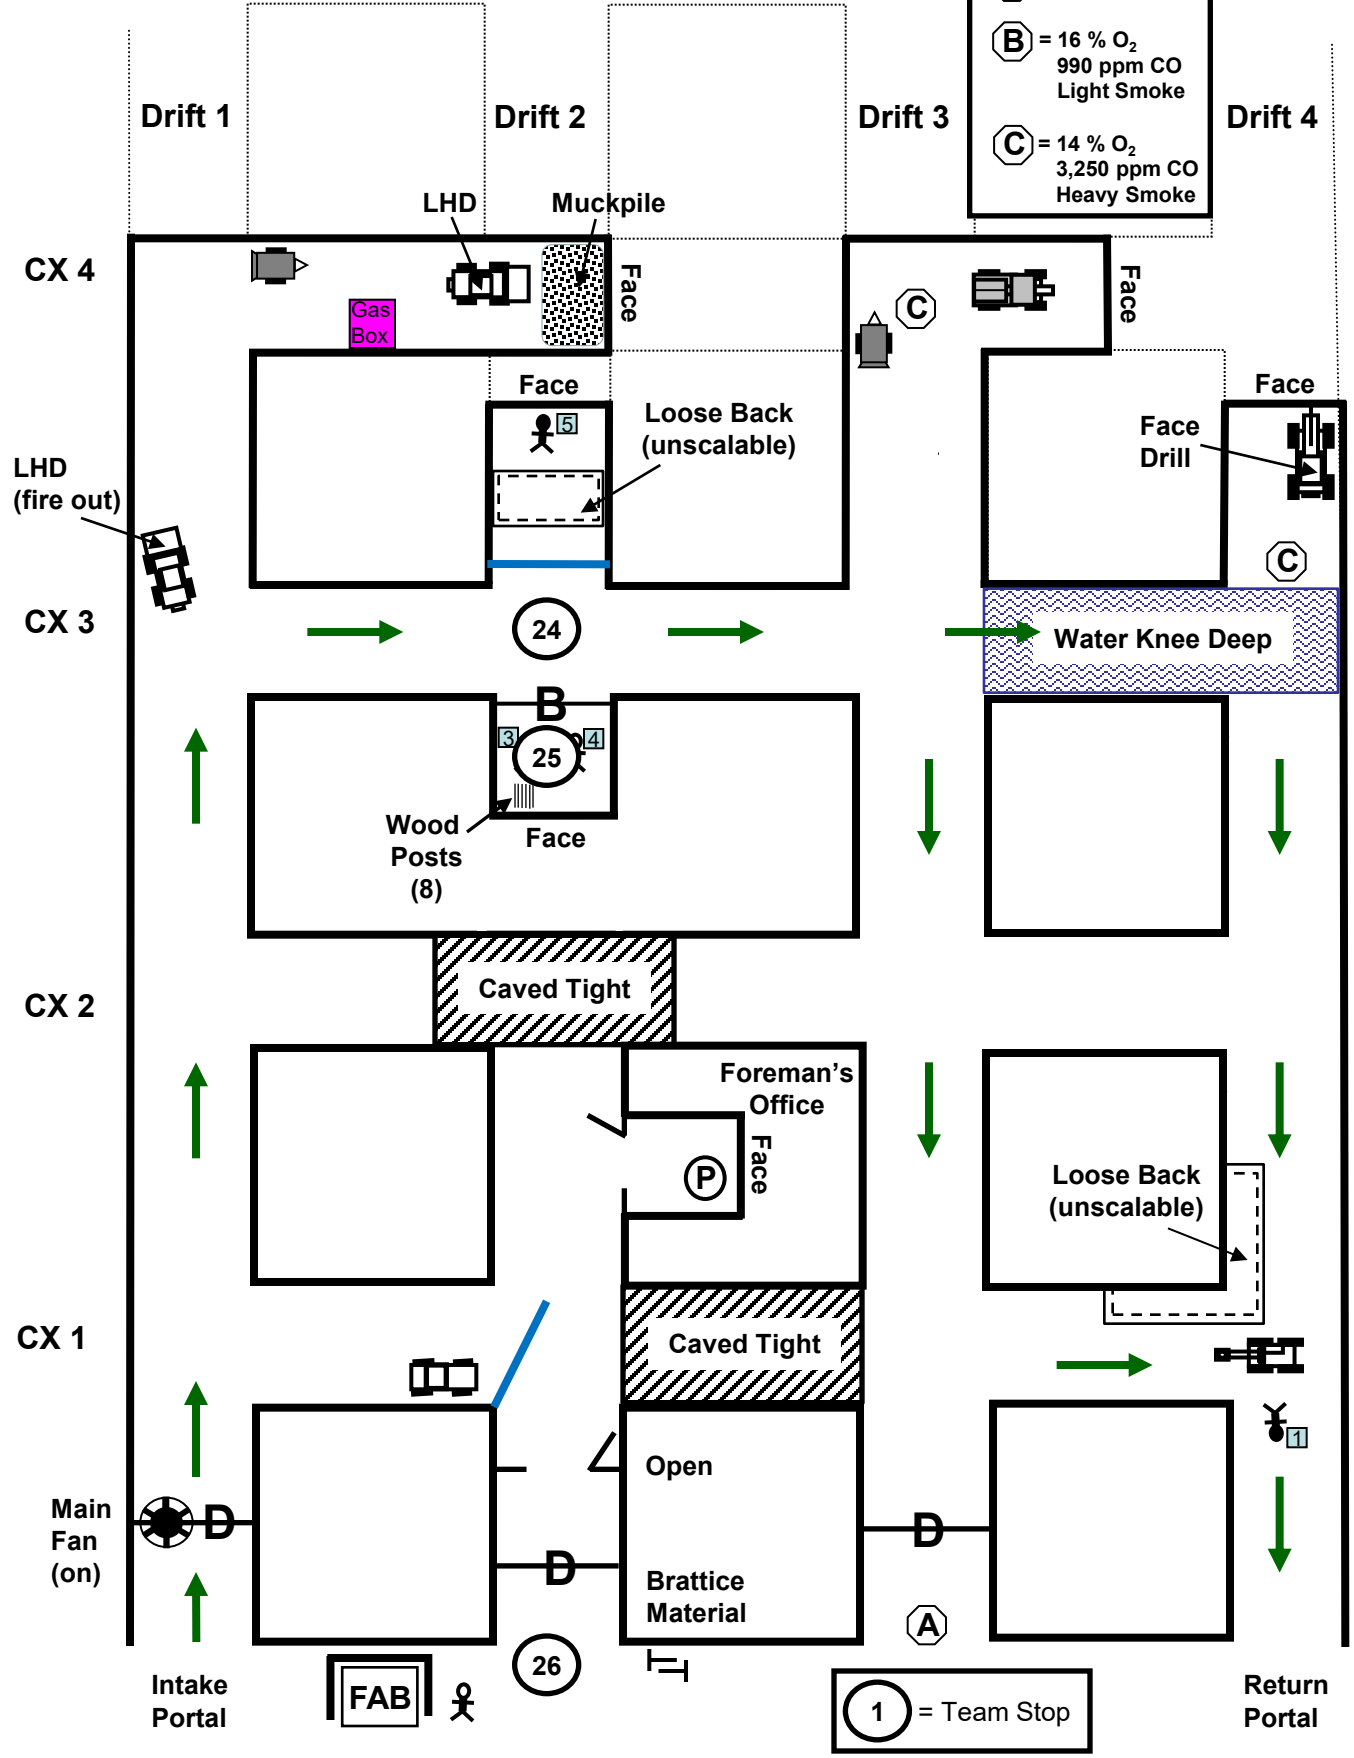

Solution Map – 7 (Ventilation Change)

Gas Placard Key:

- A** = Clear Air
- B** = 16 % O₂
990 ppm CO
Light Smoke
- C** = 14 % O₂
3,250 ppm CO
Heavy Smoke

Solution Map – 8

Gas Placard Key:

- A** = Clear Air
- B** = 16 % O₂
990 ppm CO
Light Smoke
- C** = 14 % O₂
3,250 ppm CO
Heavy Smoke

Construction Map

Key:

-  - Rope Gates
-  - Roof Bolt
-  - Tees & Flagging