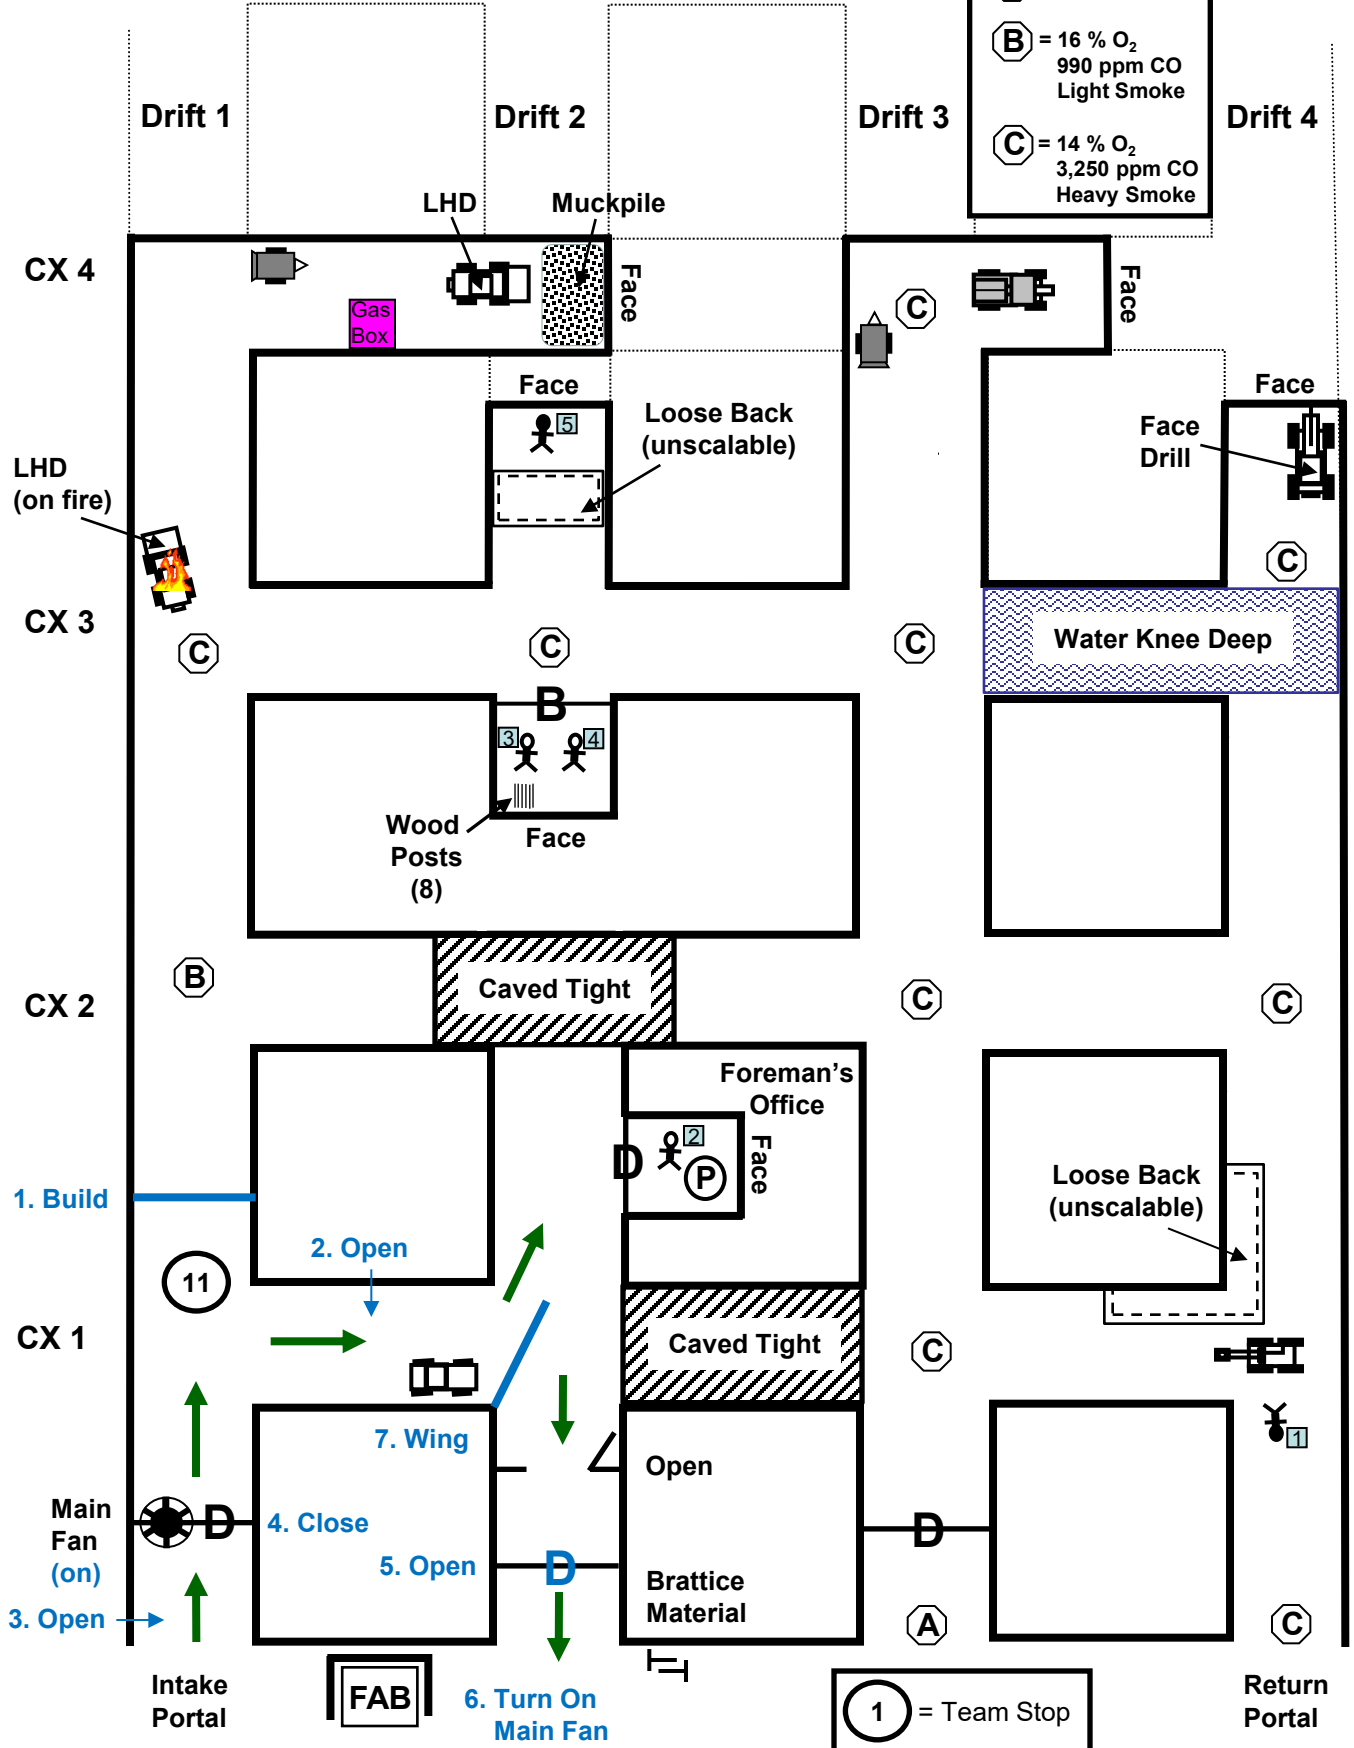

Solution Map - 2

Gas Placard Key:

- A** = Clear Air
- B** = 16 % O₂
990 ppm CO
Light Smoke
- C** = 14 % O₂
3,250 ppm CO
Heavy Smoke

Solution Map – 4 (Ventilation Change)

Gas Placard Key:

- A** = Clear Air
- B** = 16 % O₂
990 ppm CO
Light Smoke
- C** = 14 % O₂
3,250 ppm CO
Heavy Smoke