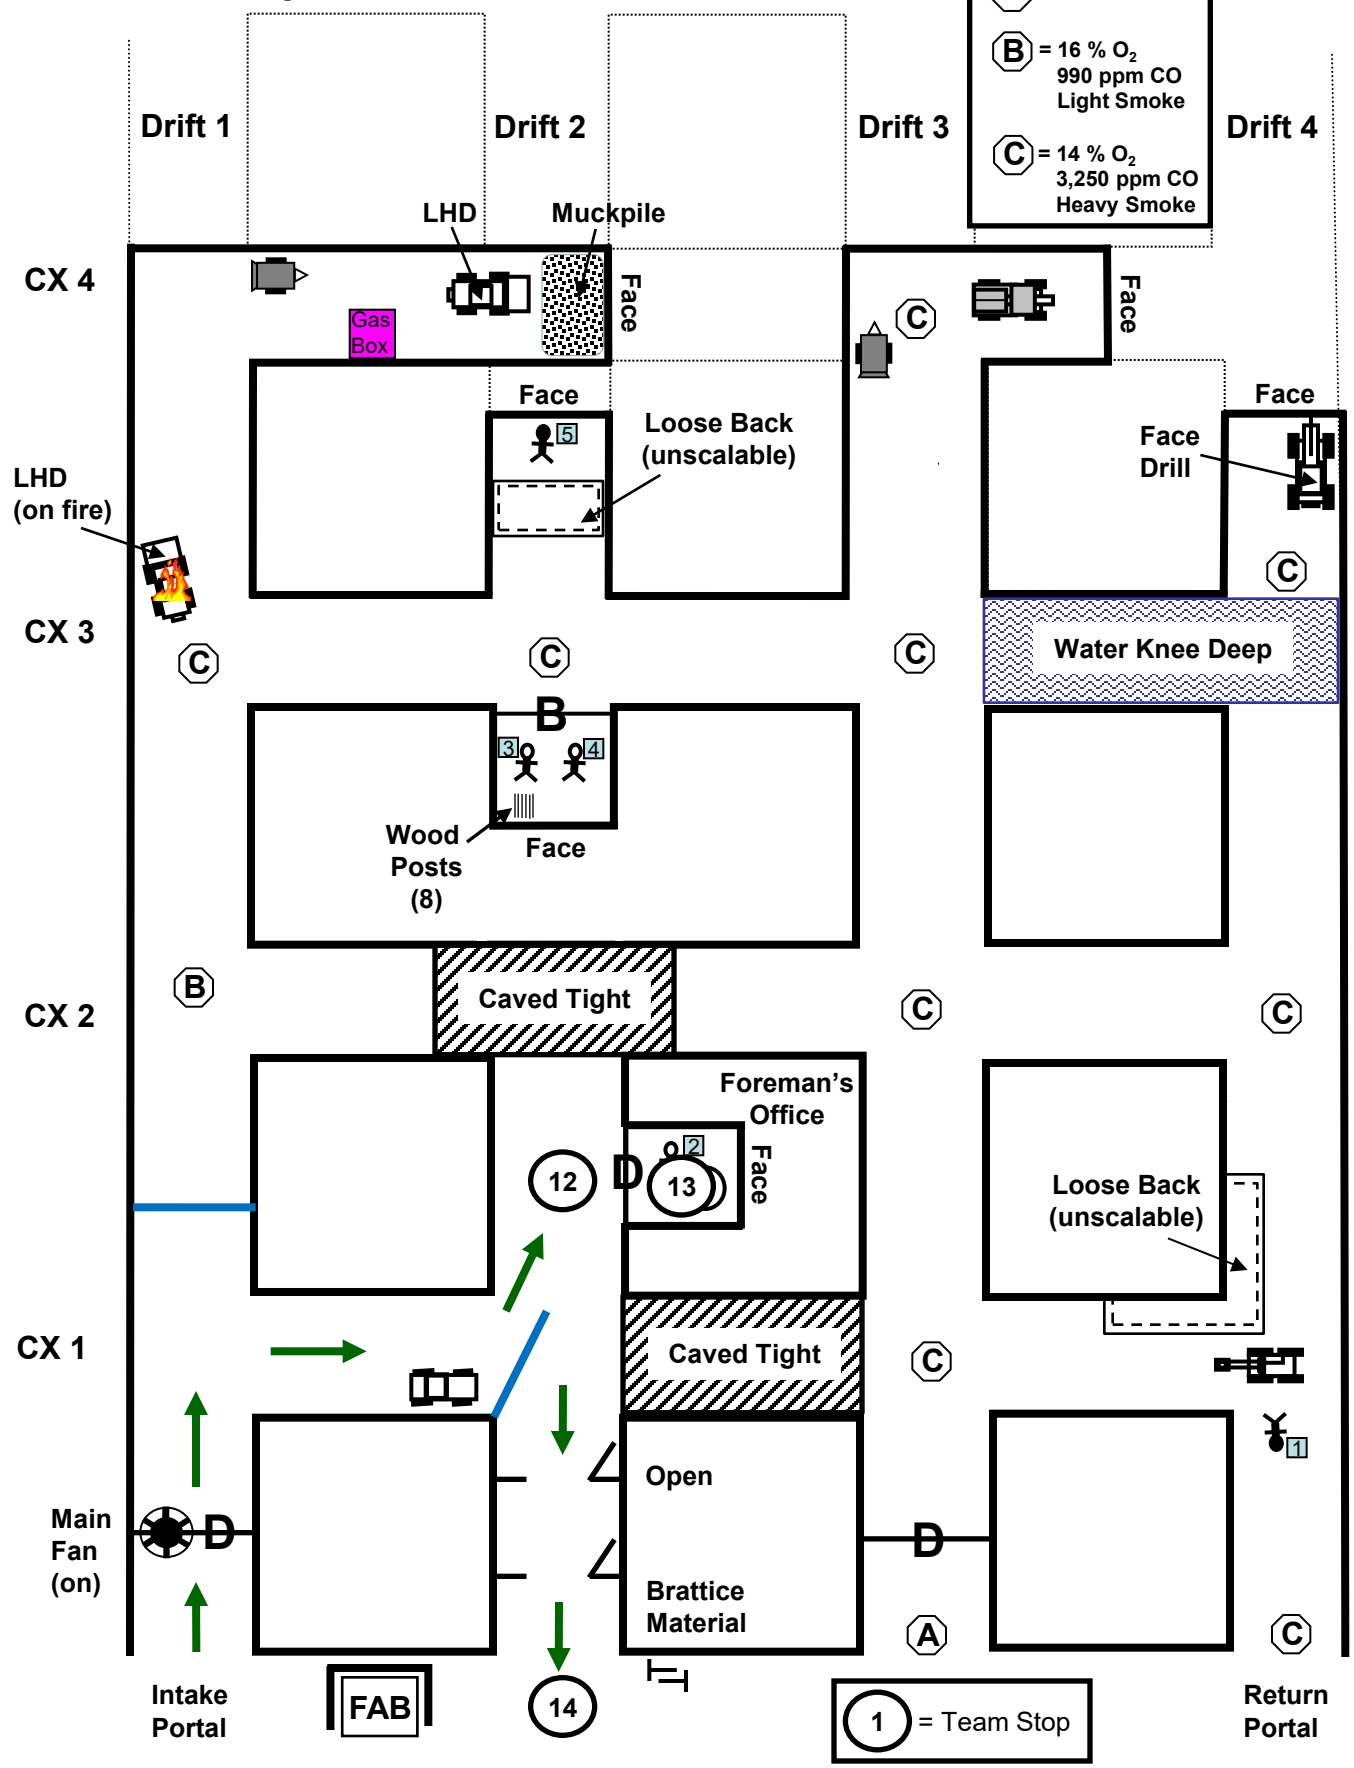

Solution Map - 5

Gas Placard Key:

- **A** = Clear Air
- **B** = 16 % O₂
  990 ppm CO
  Light Smoke
- **C** = 14 % O₂
  3,250 ppm CO
  Heavy Smoke