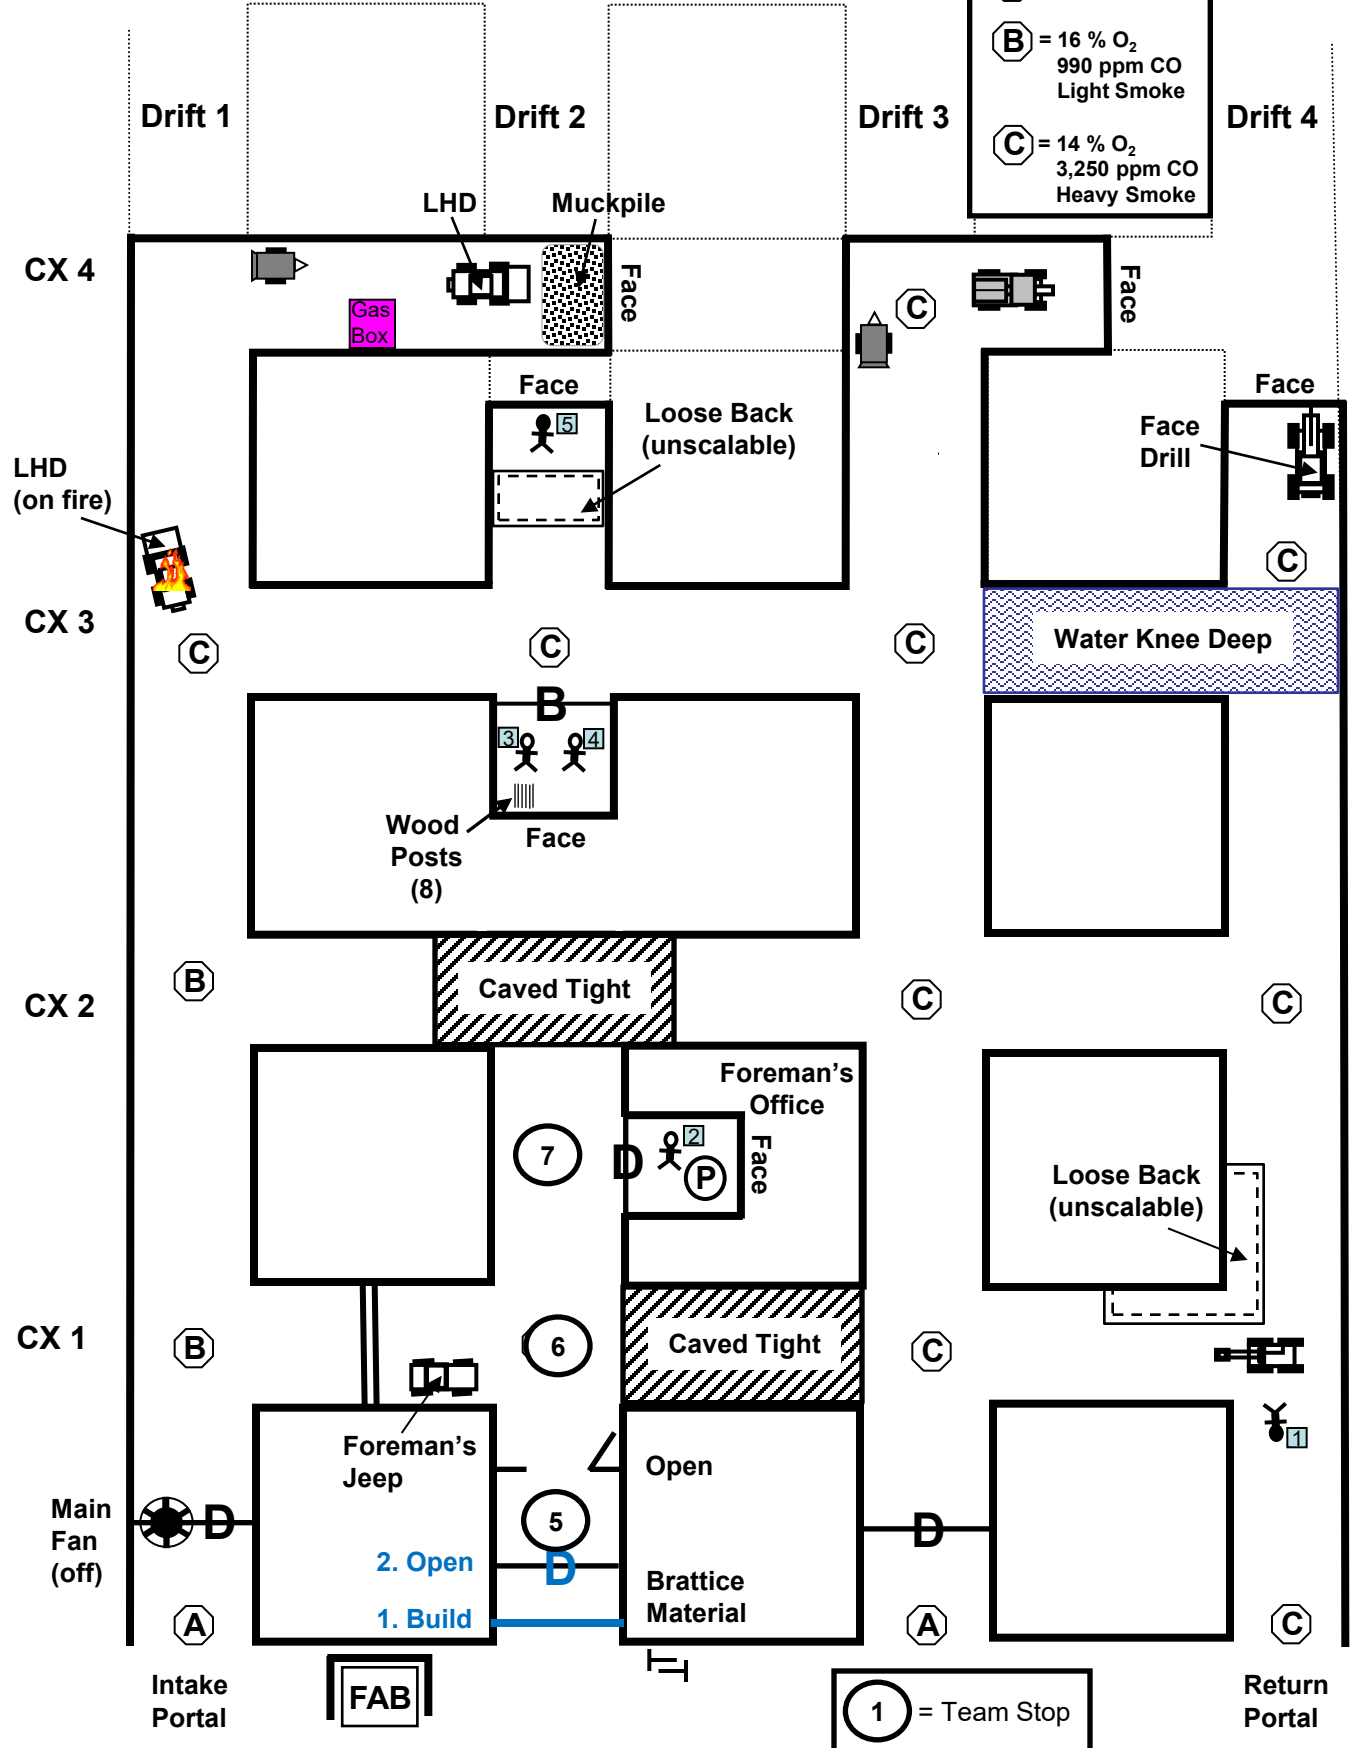

Solution Map - 2

Gas Placard Key:

- **A** = Clear Air
- **B** = 16 % O₂
  990 ppm CO
  Light Smoke
- **C** = 14 % O₂
  3,250 ppm CO
  Heavy Smoke